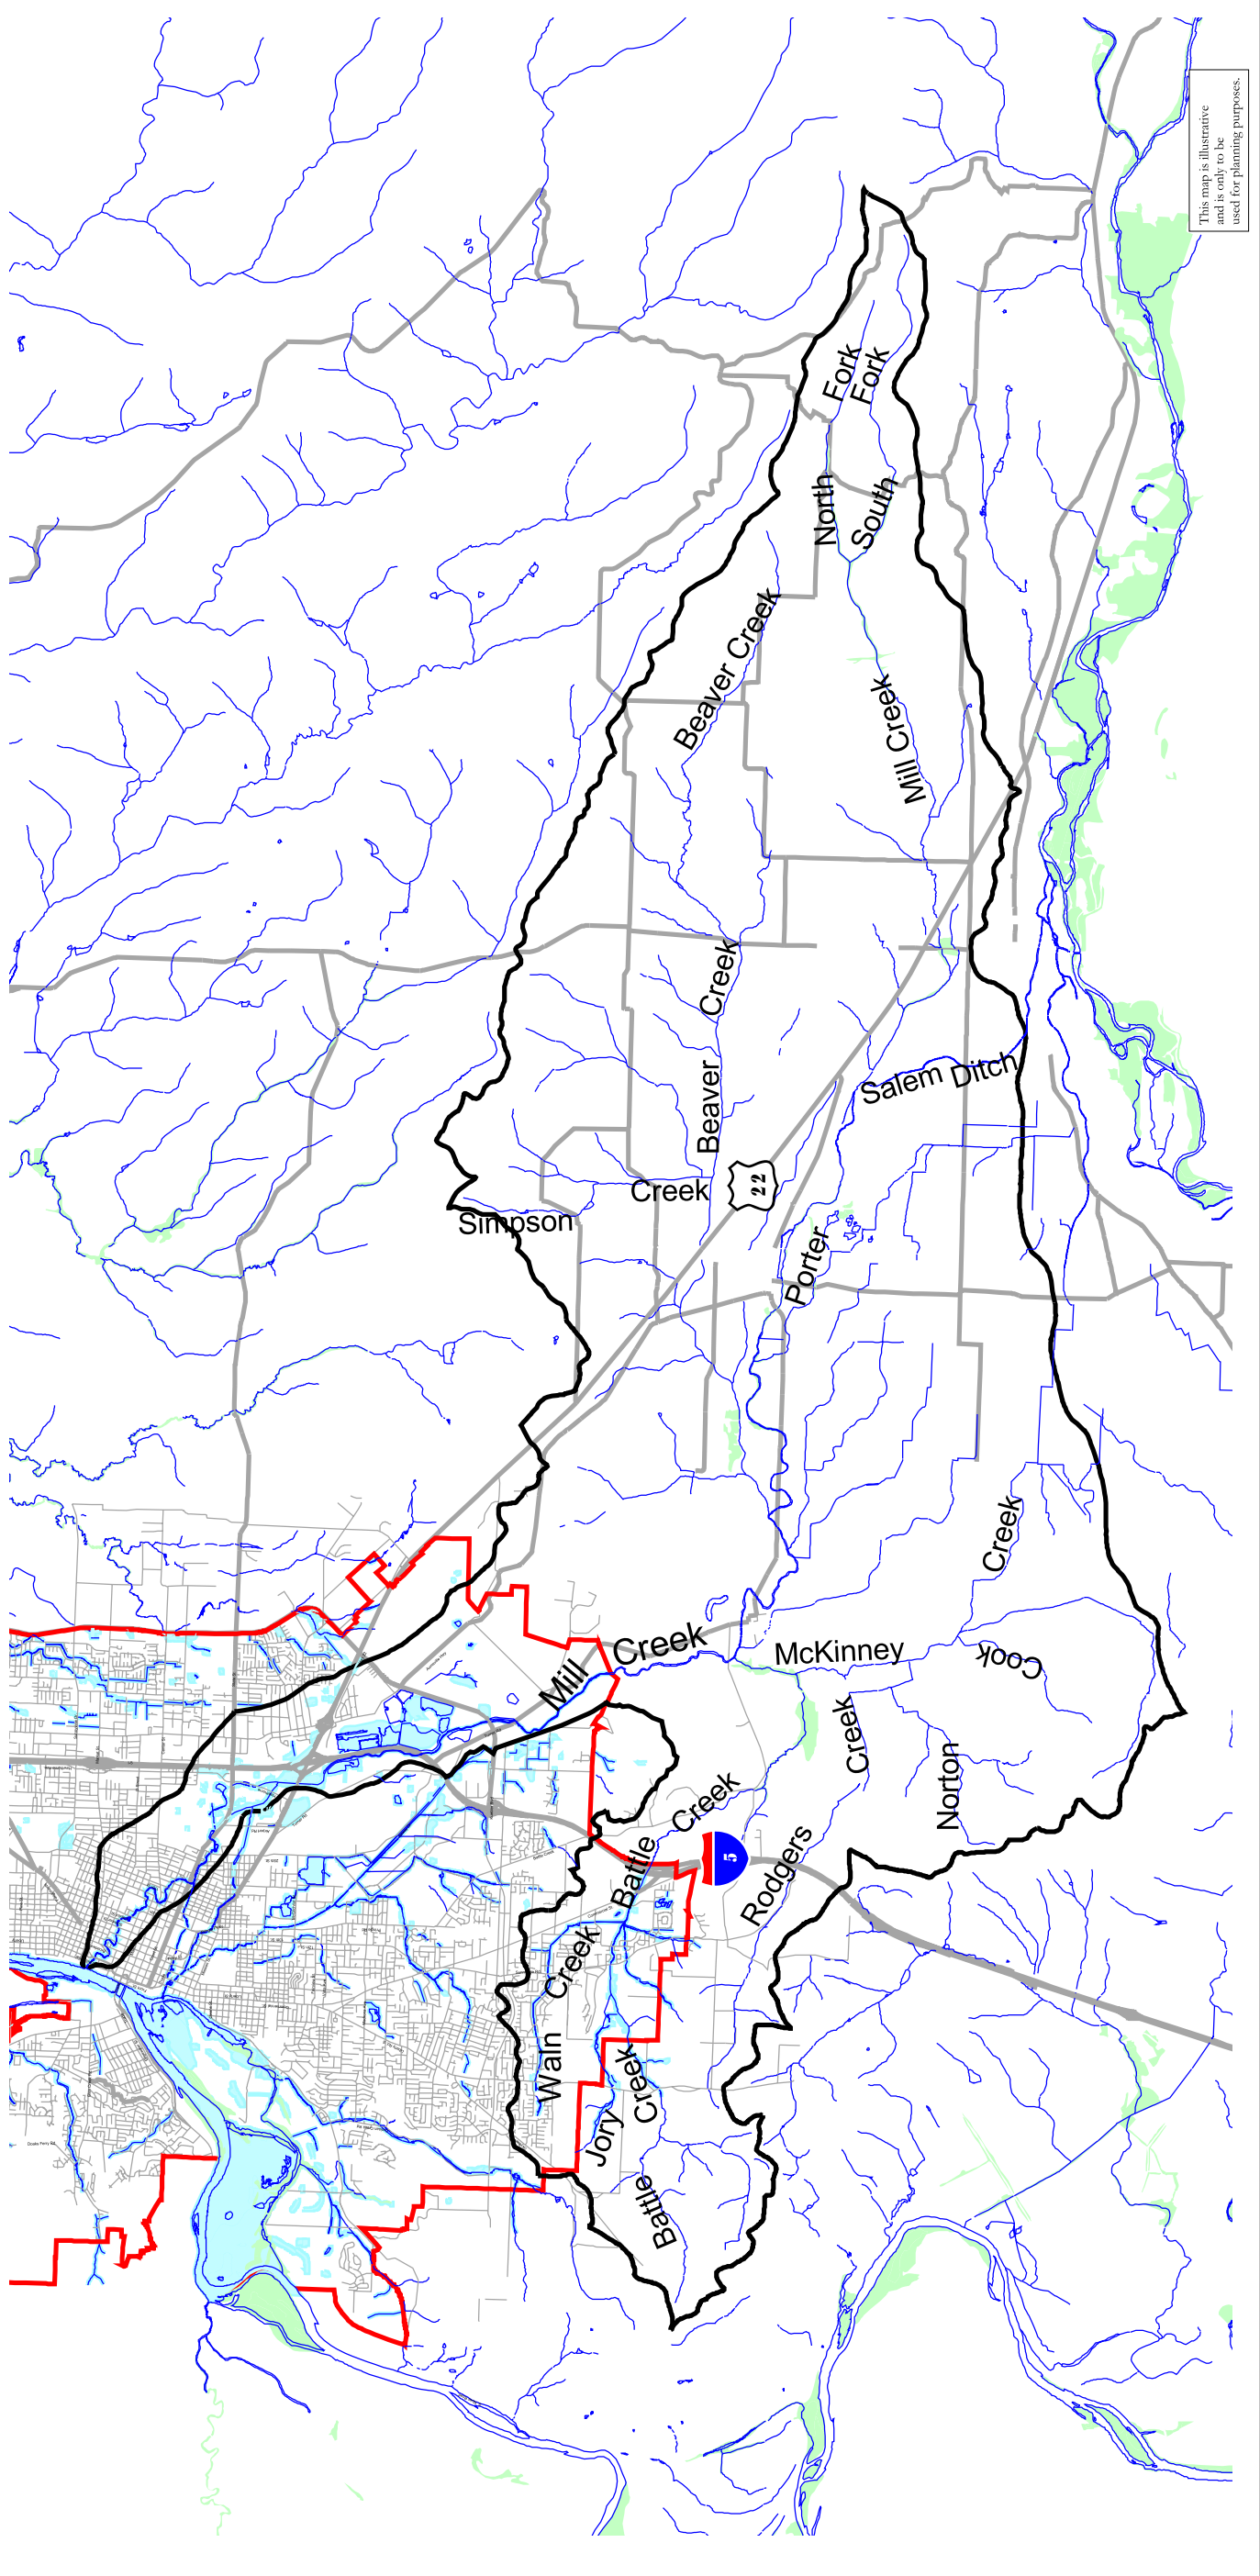

Mill Creek Watershed

This map is illustrative and is only to be used for planning purposes.

The Mid-Willamette Valley Council of Governments
 105 High Street S.E.
 Salem, OR 97301-3367
 Phone: (503) 588-6177
 Fax: (503) 588-6094
 e-mail: mwwcog@open.org

- Mill Creek Watershed
- Streets and Highways
- Water Features
- National Wetlands Inventory
- Local Wetlands Inventory
- Urban Growth Boundary

Title: Mill Creek and Tributaries	
Prepared by: Mid-Willamette Valley Council of Governments	
Created by: JCT	Date: October 12, 2001
Revision: 1	
Filename: r:/common/naturalres/watersheds/watersheds3.apr	
11x17 layout	