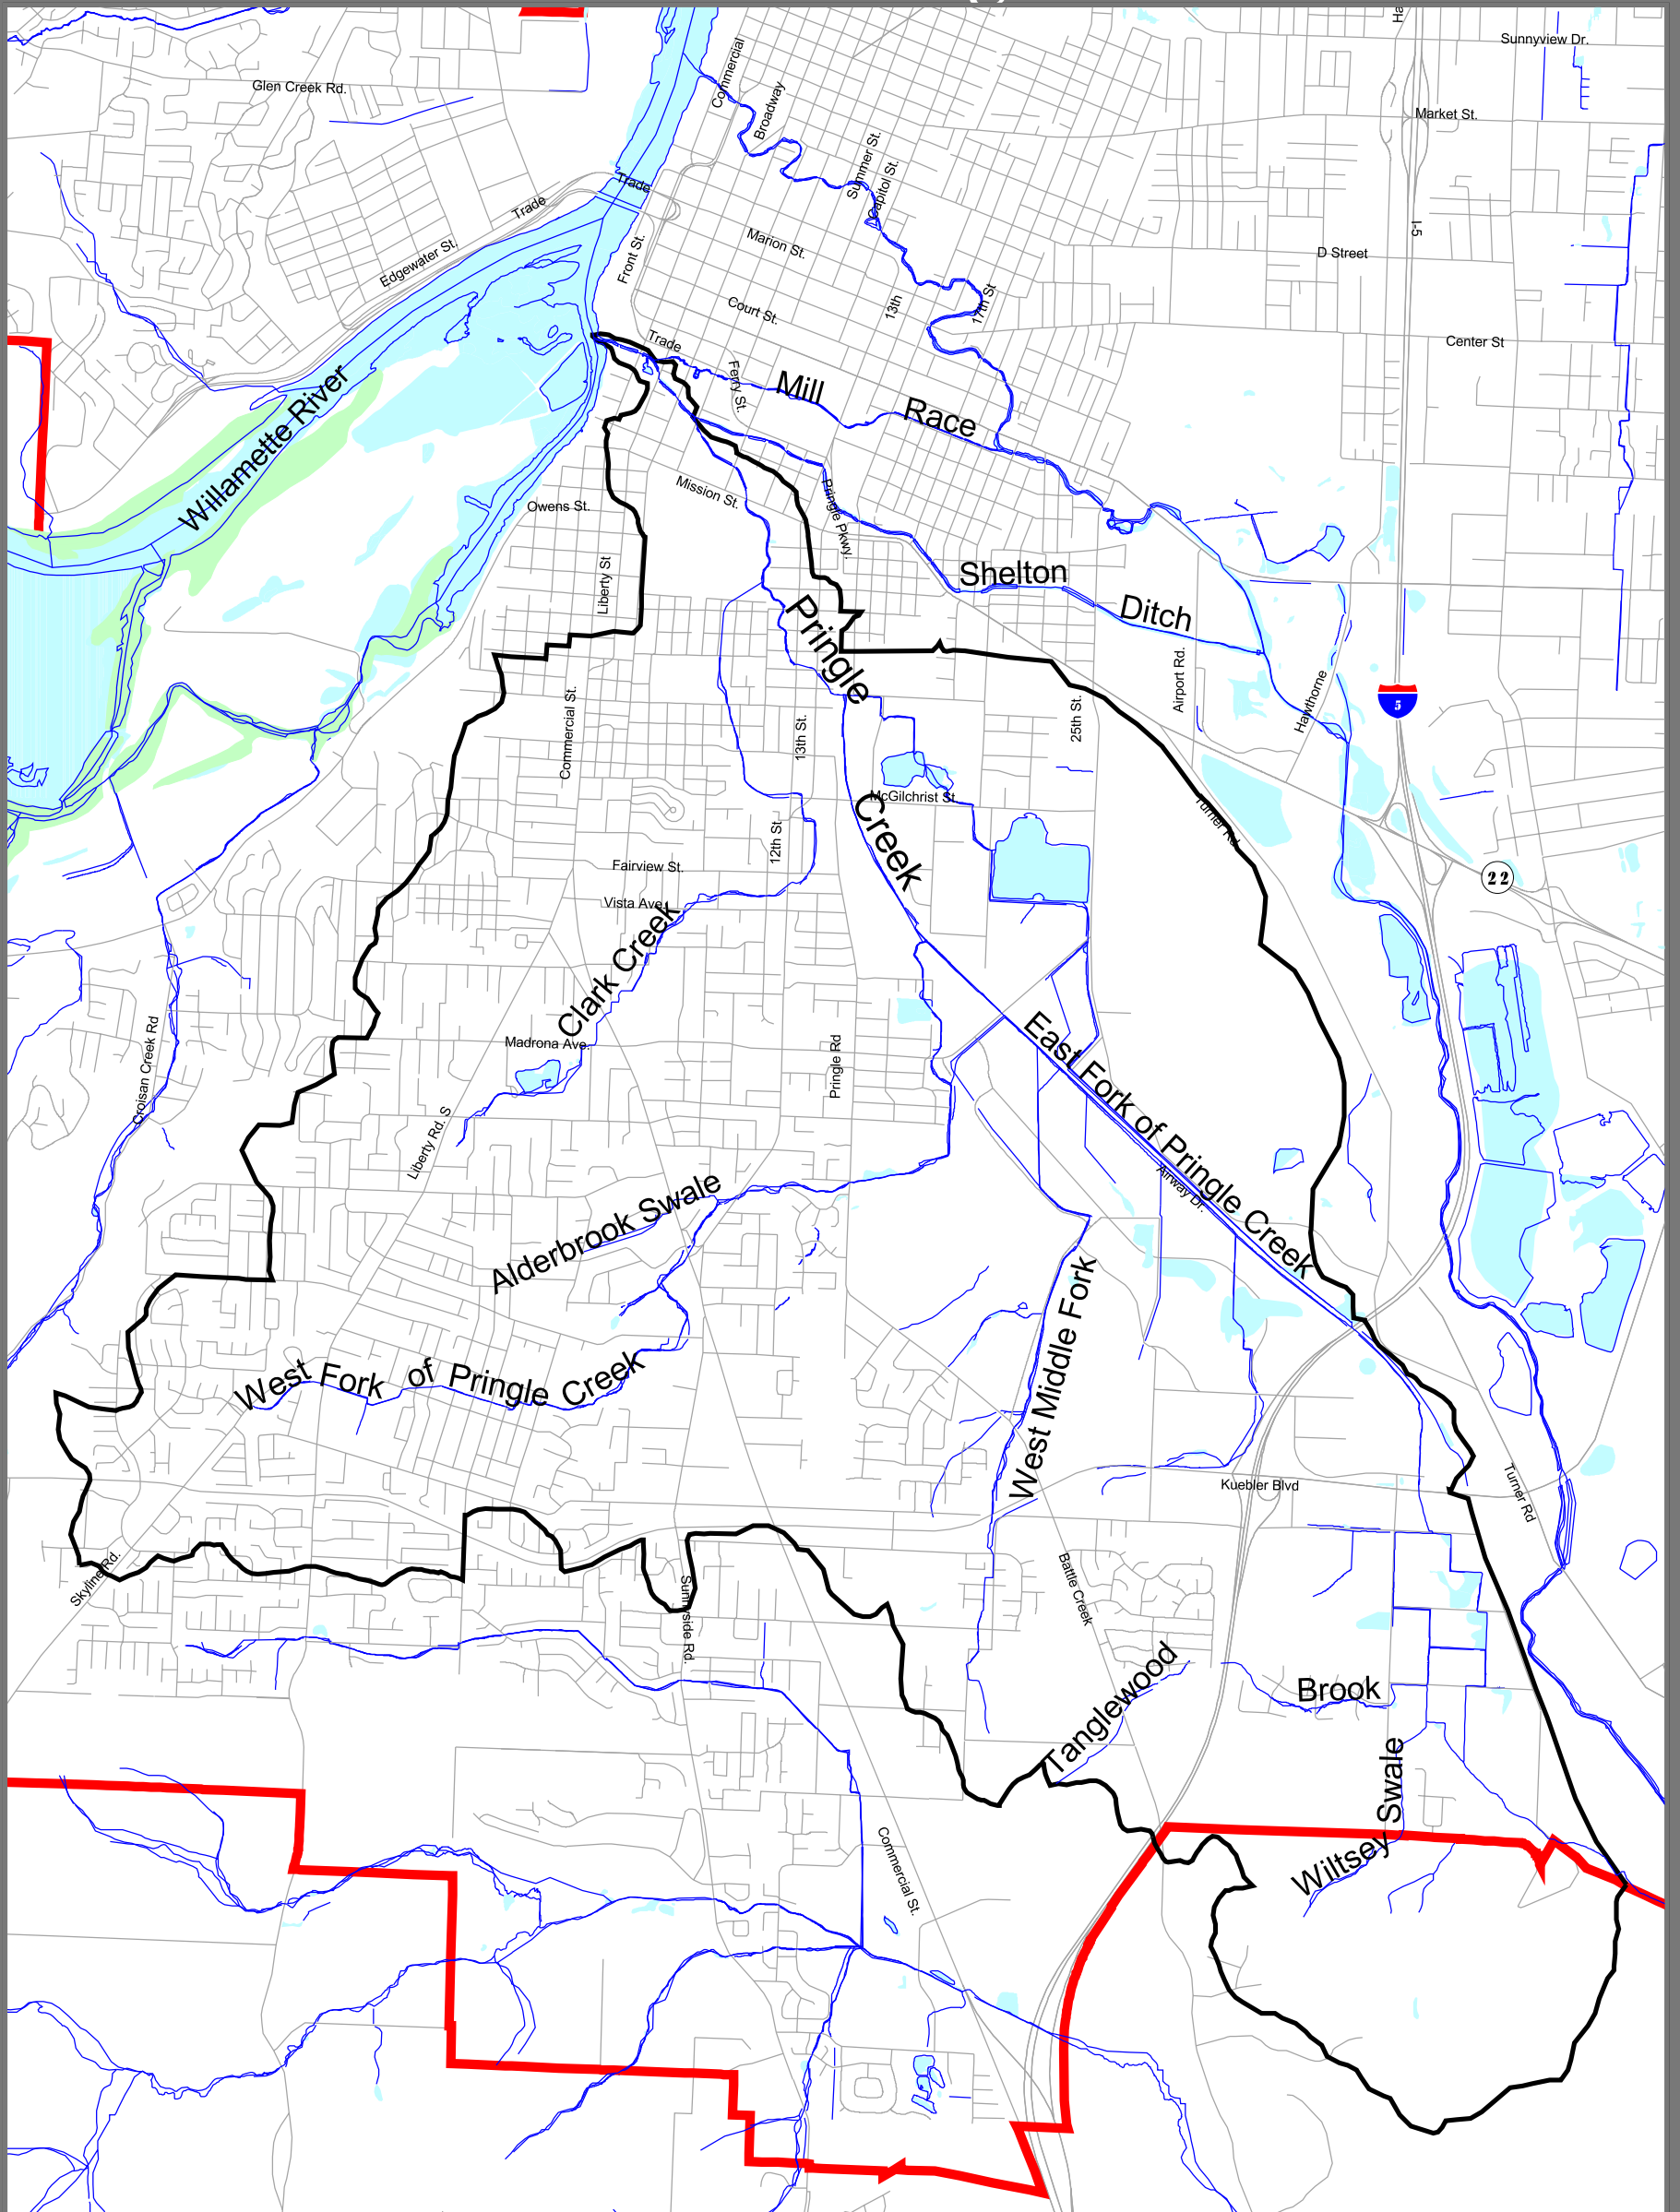

Pringle Creek Watershed

This map is illustrative and is only to be used for planning purposes.

Title:

Pringle Creek and Tributaries

Prepared by:
Mid-Willamette Valley Council of Governments

Created by: JCT	Date: October 15, 2001	Revision: 1
--------------------	---------------------------	----------------

Filename:
r:/common/naturalres/watersheds/watersheds3.apr
11x17 layout

The Mid-Willamette Valley
Council of Governments

-  Pringle Creek Watershed
-  Streets and Highways
-  Water Features
-  Urban Growth Boundary
-  National Wetland Inventory
-  Local Wetland Inventory