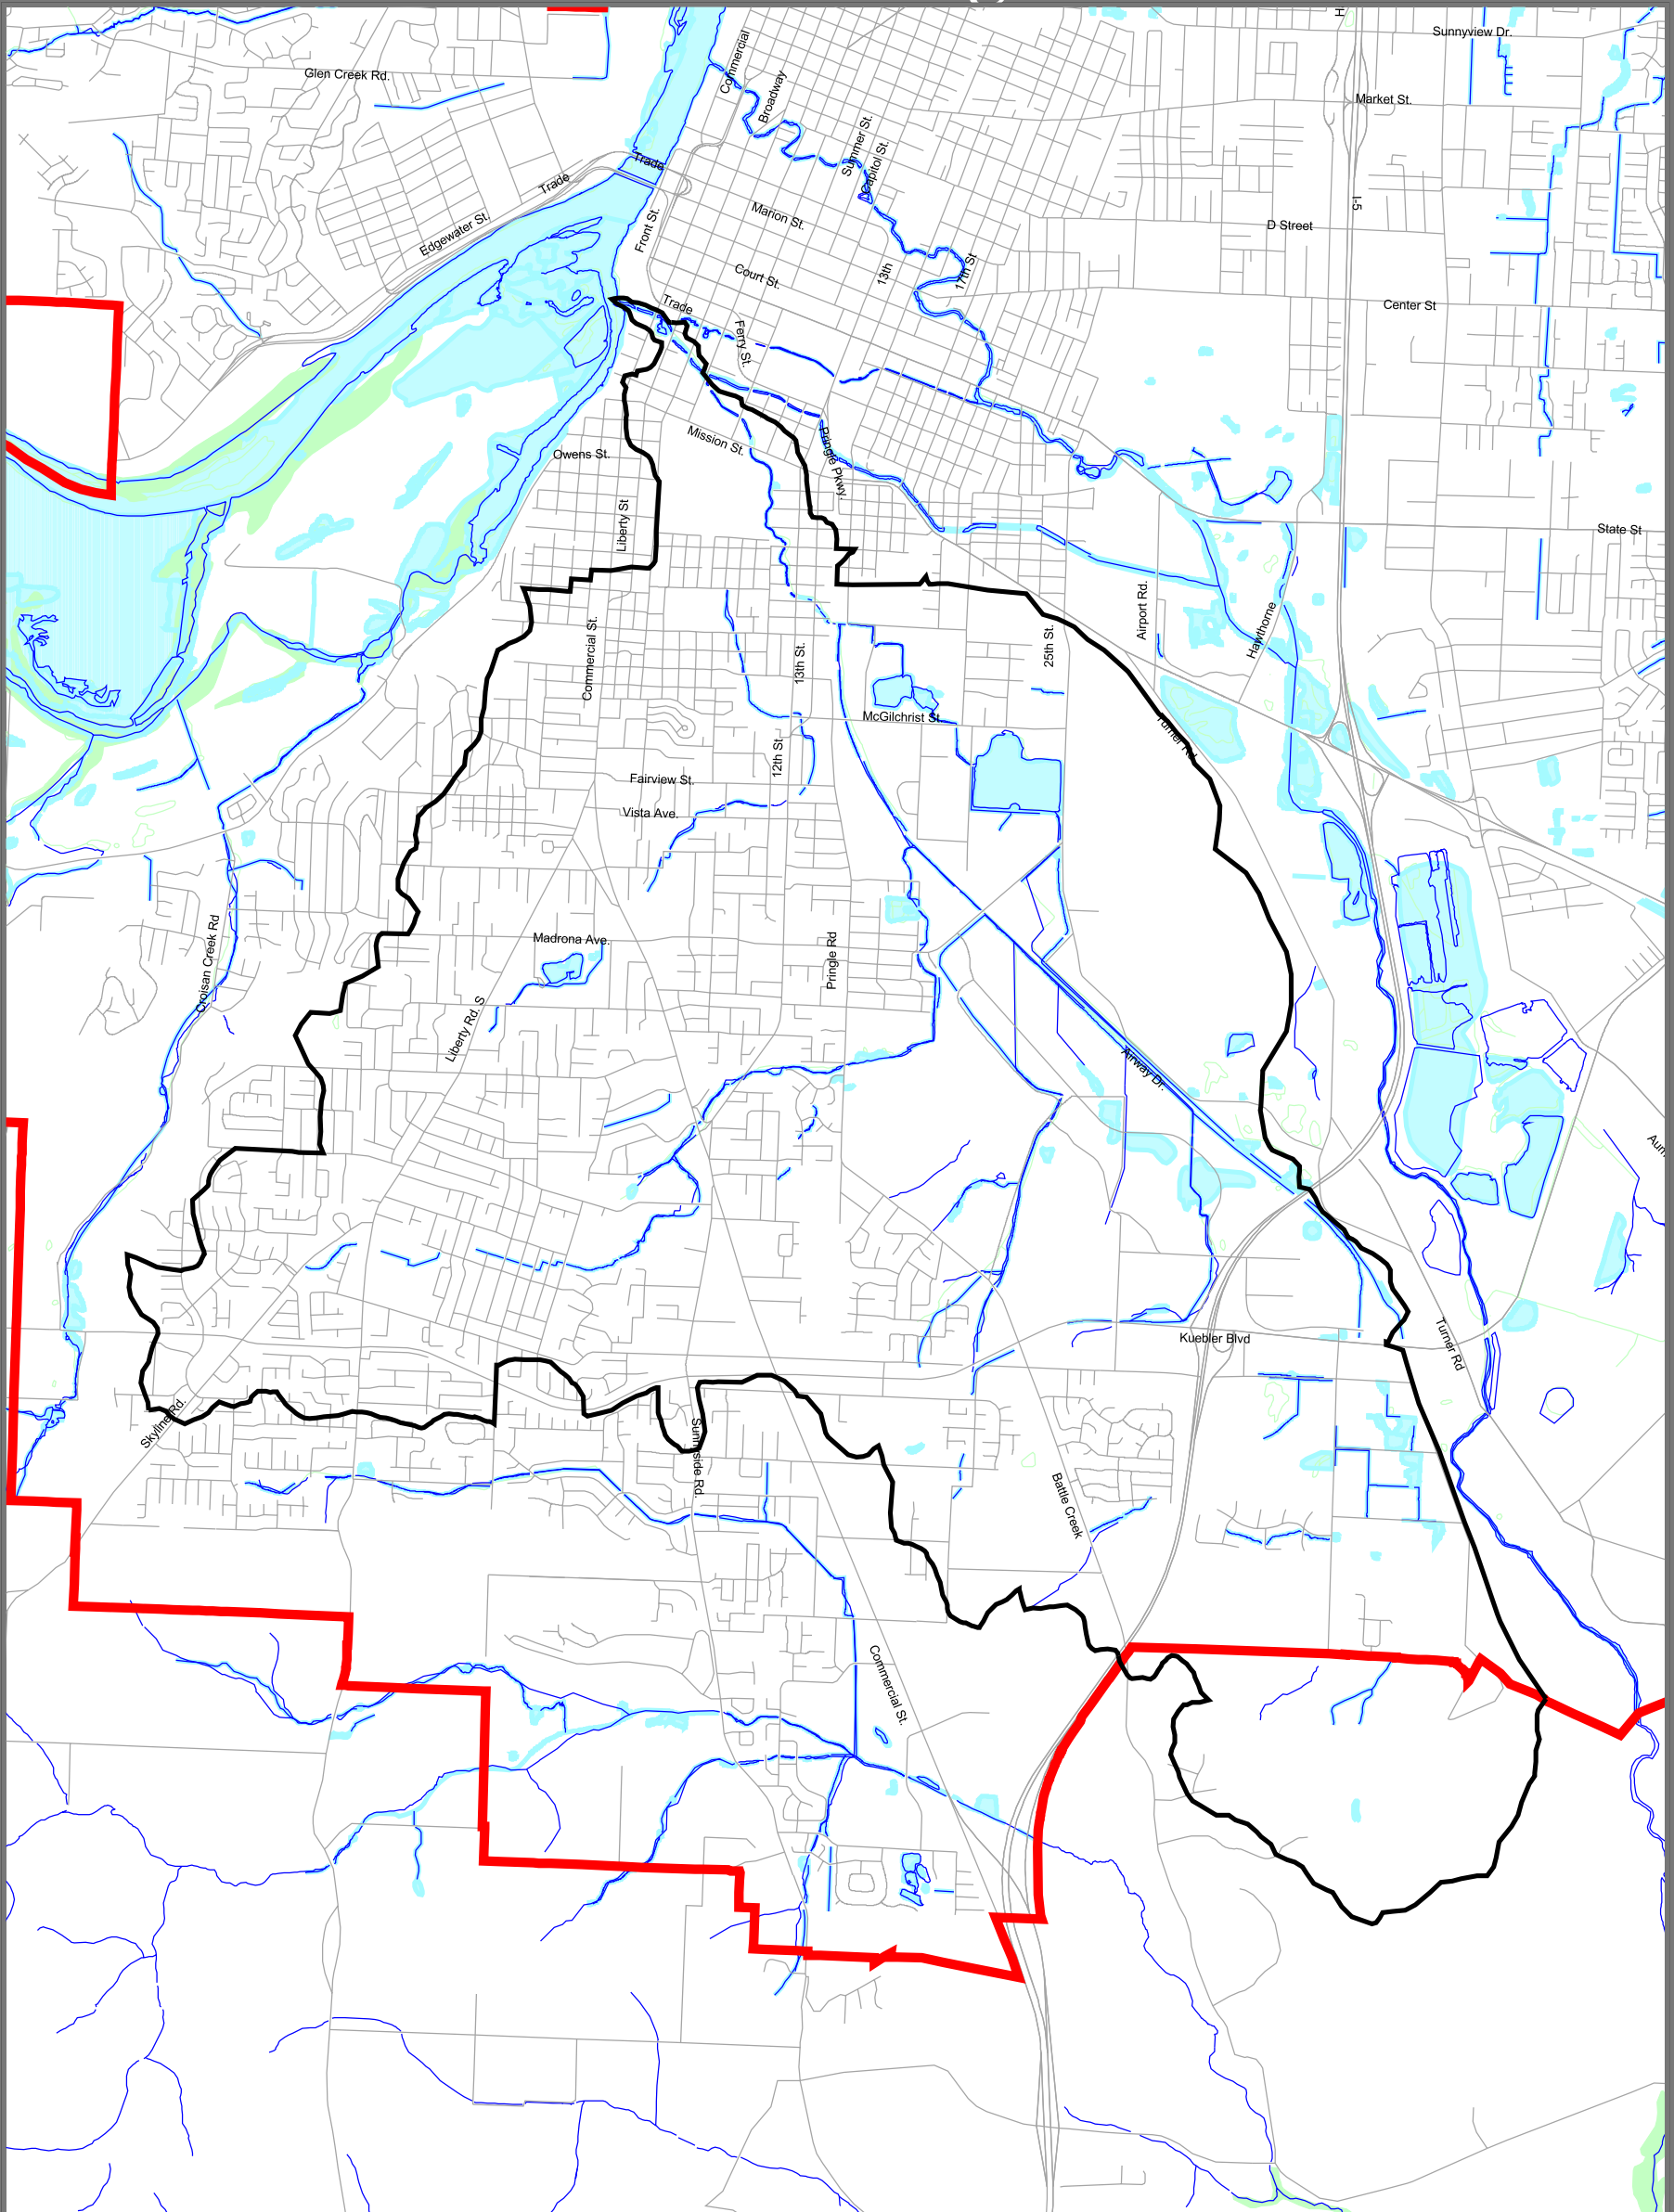

Pringle Creek Watershed

Wetland Inventory

This map is for illustrative purposes and is only to be used for planning purposes.

Title: **Pringle Creek Watershed
Wetland Inventory**

Prepared by:
Mid-Willamette Valley Council of Governments

-  Pringle Creek Watershed
-  Streets and Highways
-  Water Features
-  Urban Growth Boundary
-  National Wetland Inventory
-  Local Wetland Inventory