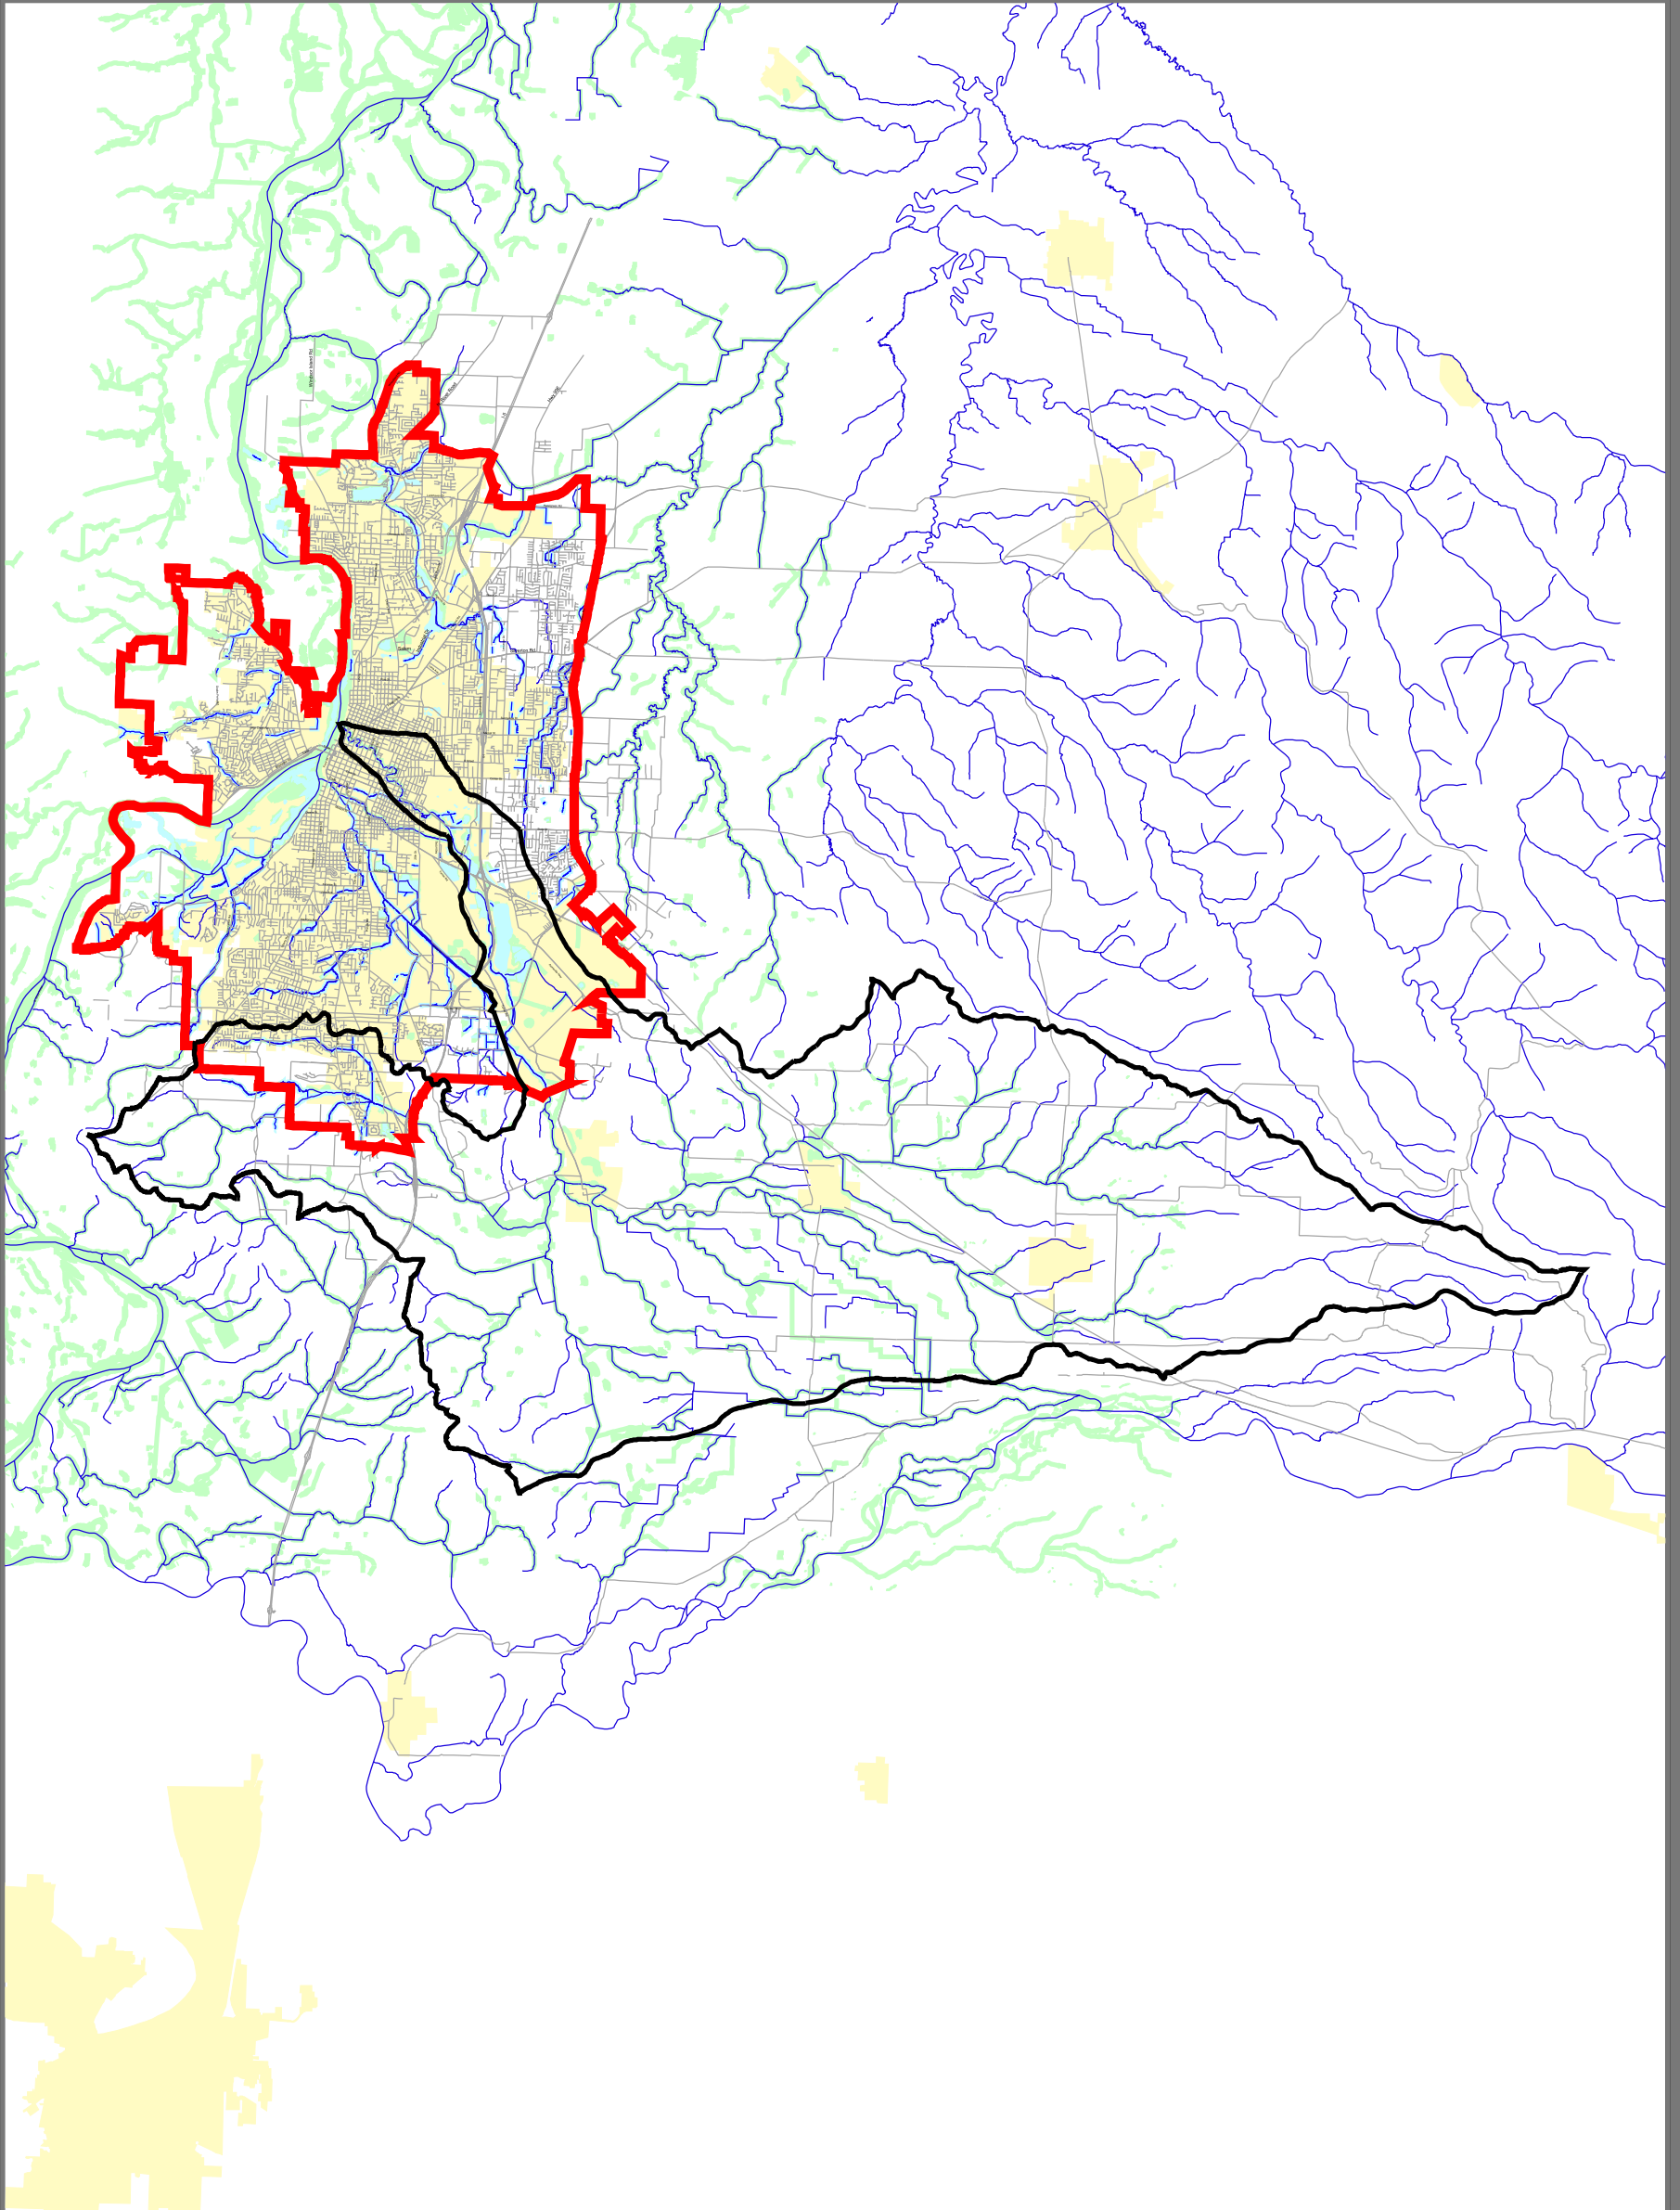

Mill Creek Watershed

Wetland Inventory

This map is for illustrative purposes only and is to be used for planning purposes.

Title: **Mill Creek Watershed
Wetland Inventory**

Prepared by:
Mid-Willamette Valley Council of Governments

Created by: RSM/LEH	Date: April 16, 2001	Revision: 2 (6/03)
-------------------------------	-------------------------	-----------------------

Filename:
r:/common/naturalres/watersheds/watersheds.apr
11x17 layout