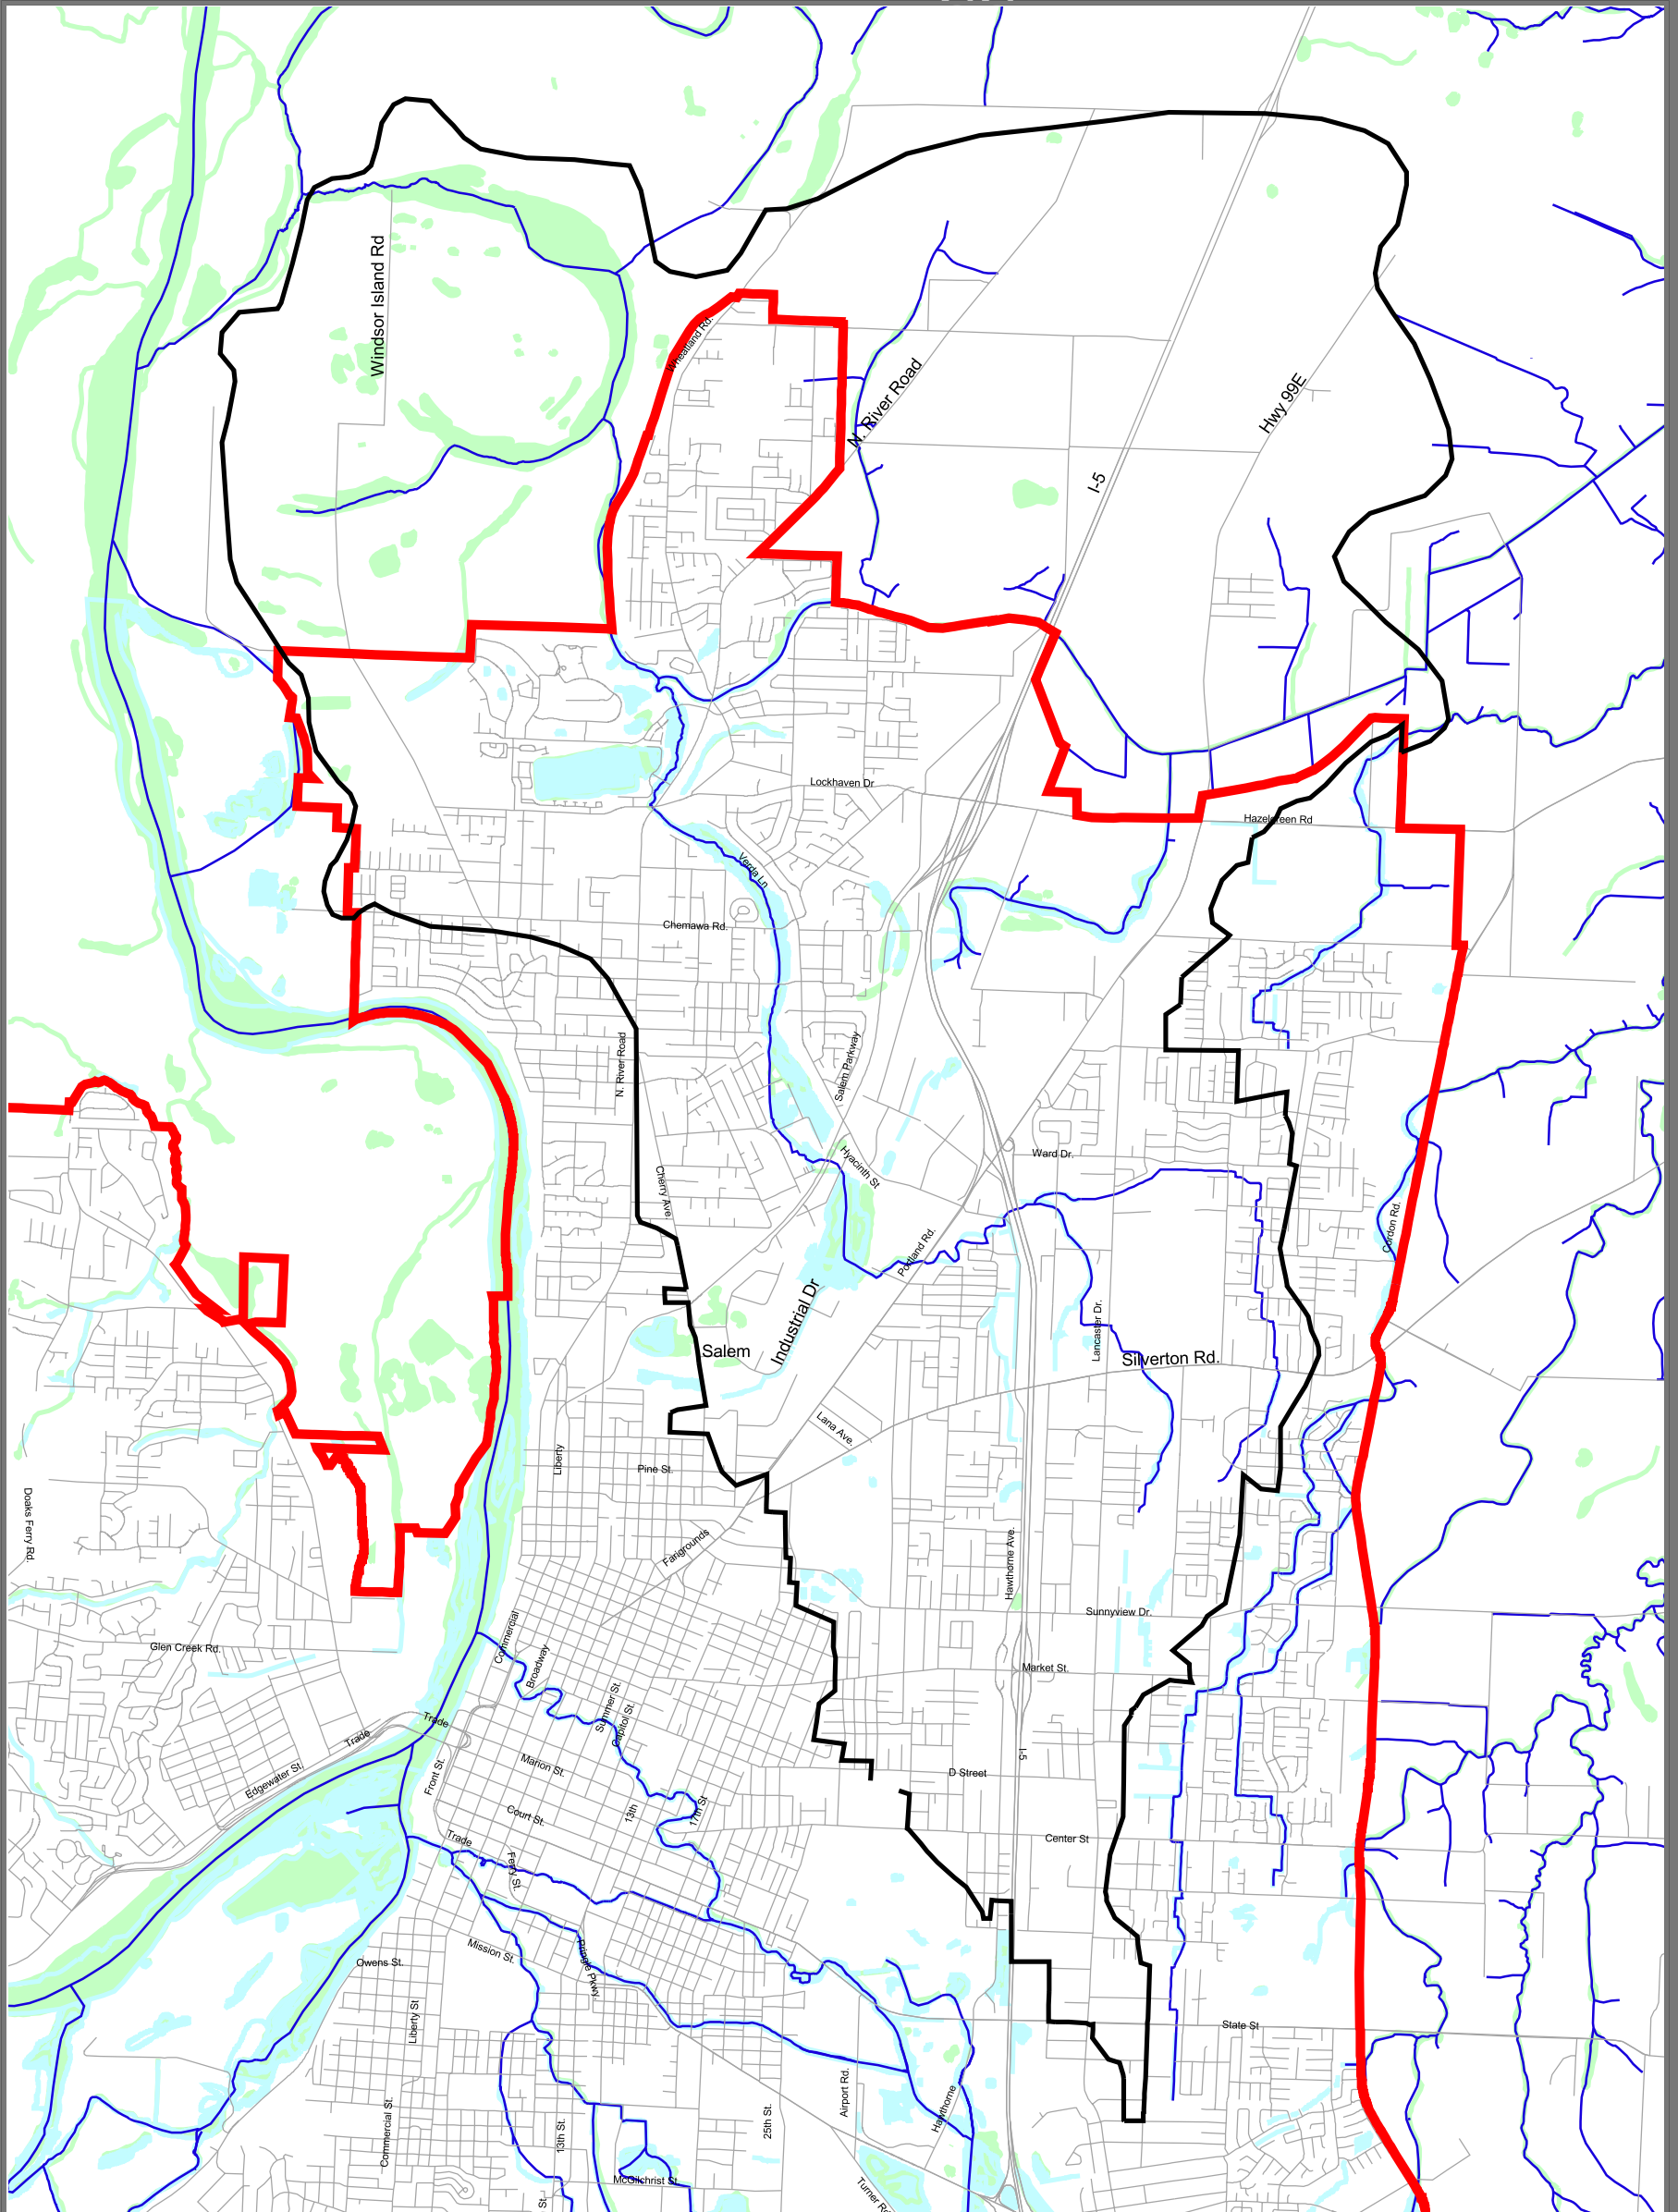

Claggett Creek Watershed

Wetland Inventory

This map is for illustrative purposes only and is to be used for planning purposes.

Title: **Claggett Watershed
Wetland Inventory**

Prepared by:
Mid-Willamette Valley Council of Governments

Created by: RSM/LEH	Date: April 16, 2001	Revision: 2 (6/03)
-------------------------------	--------------------------------	------------------------------

Filename:
r:/common/naturalres/watersheds/watersheds.apr
11x17 layout