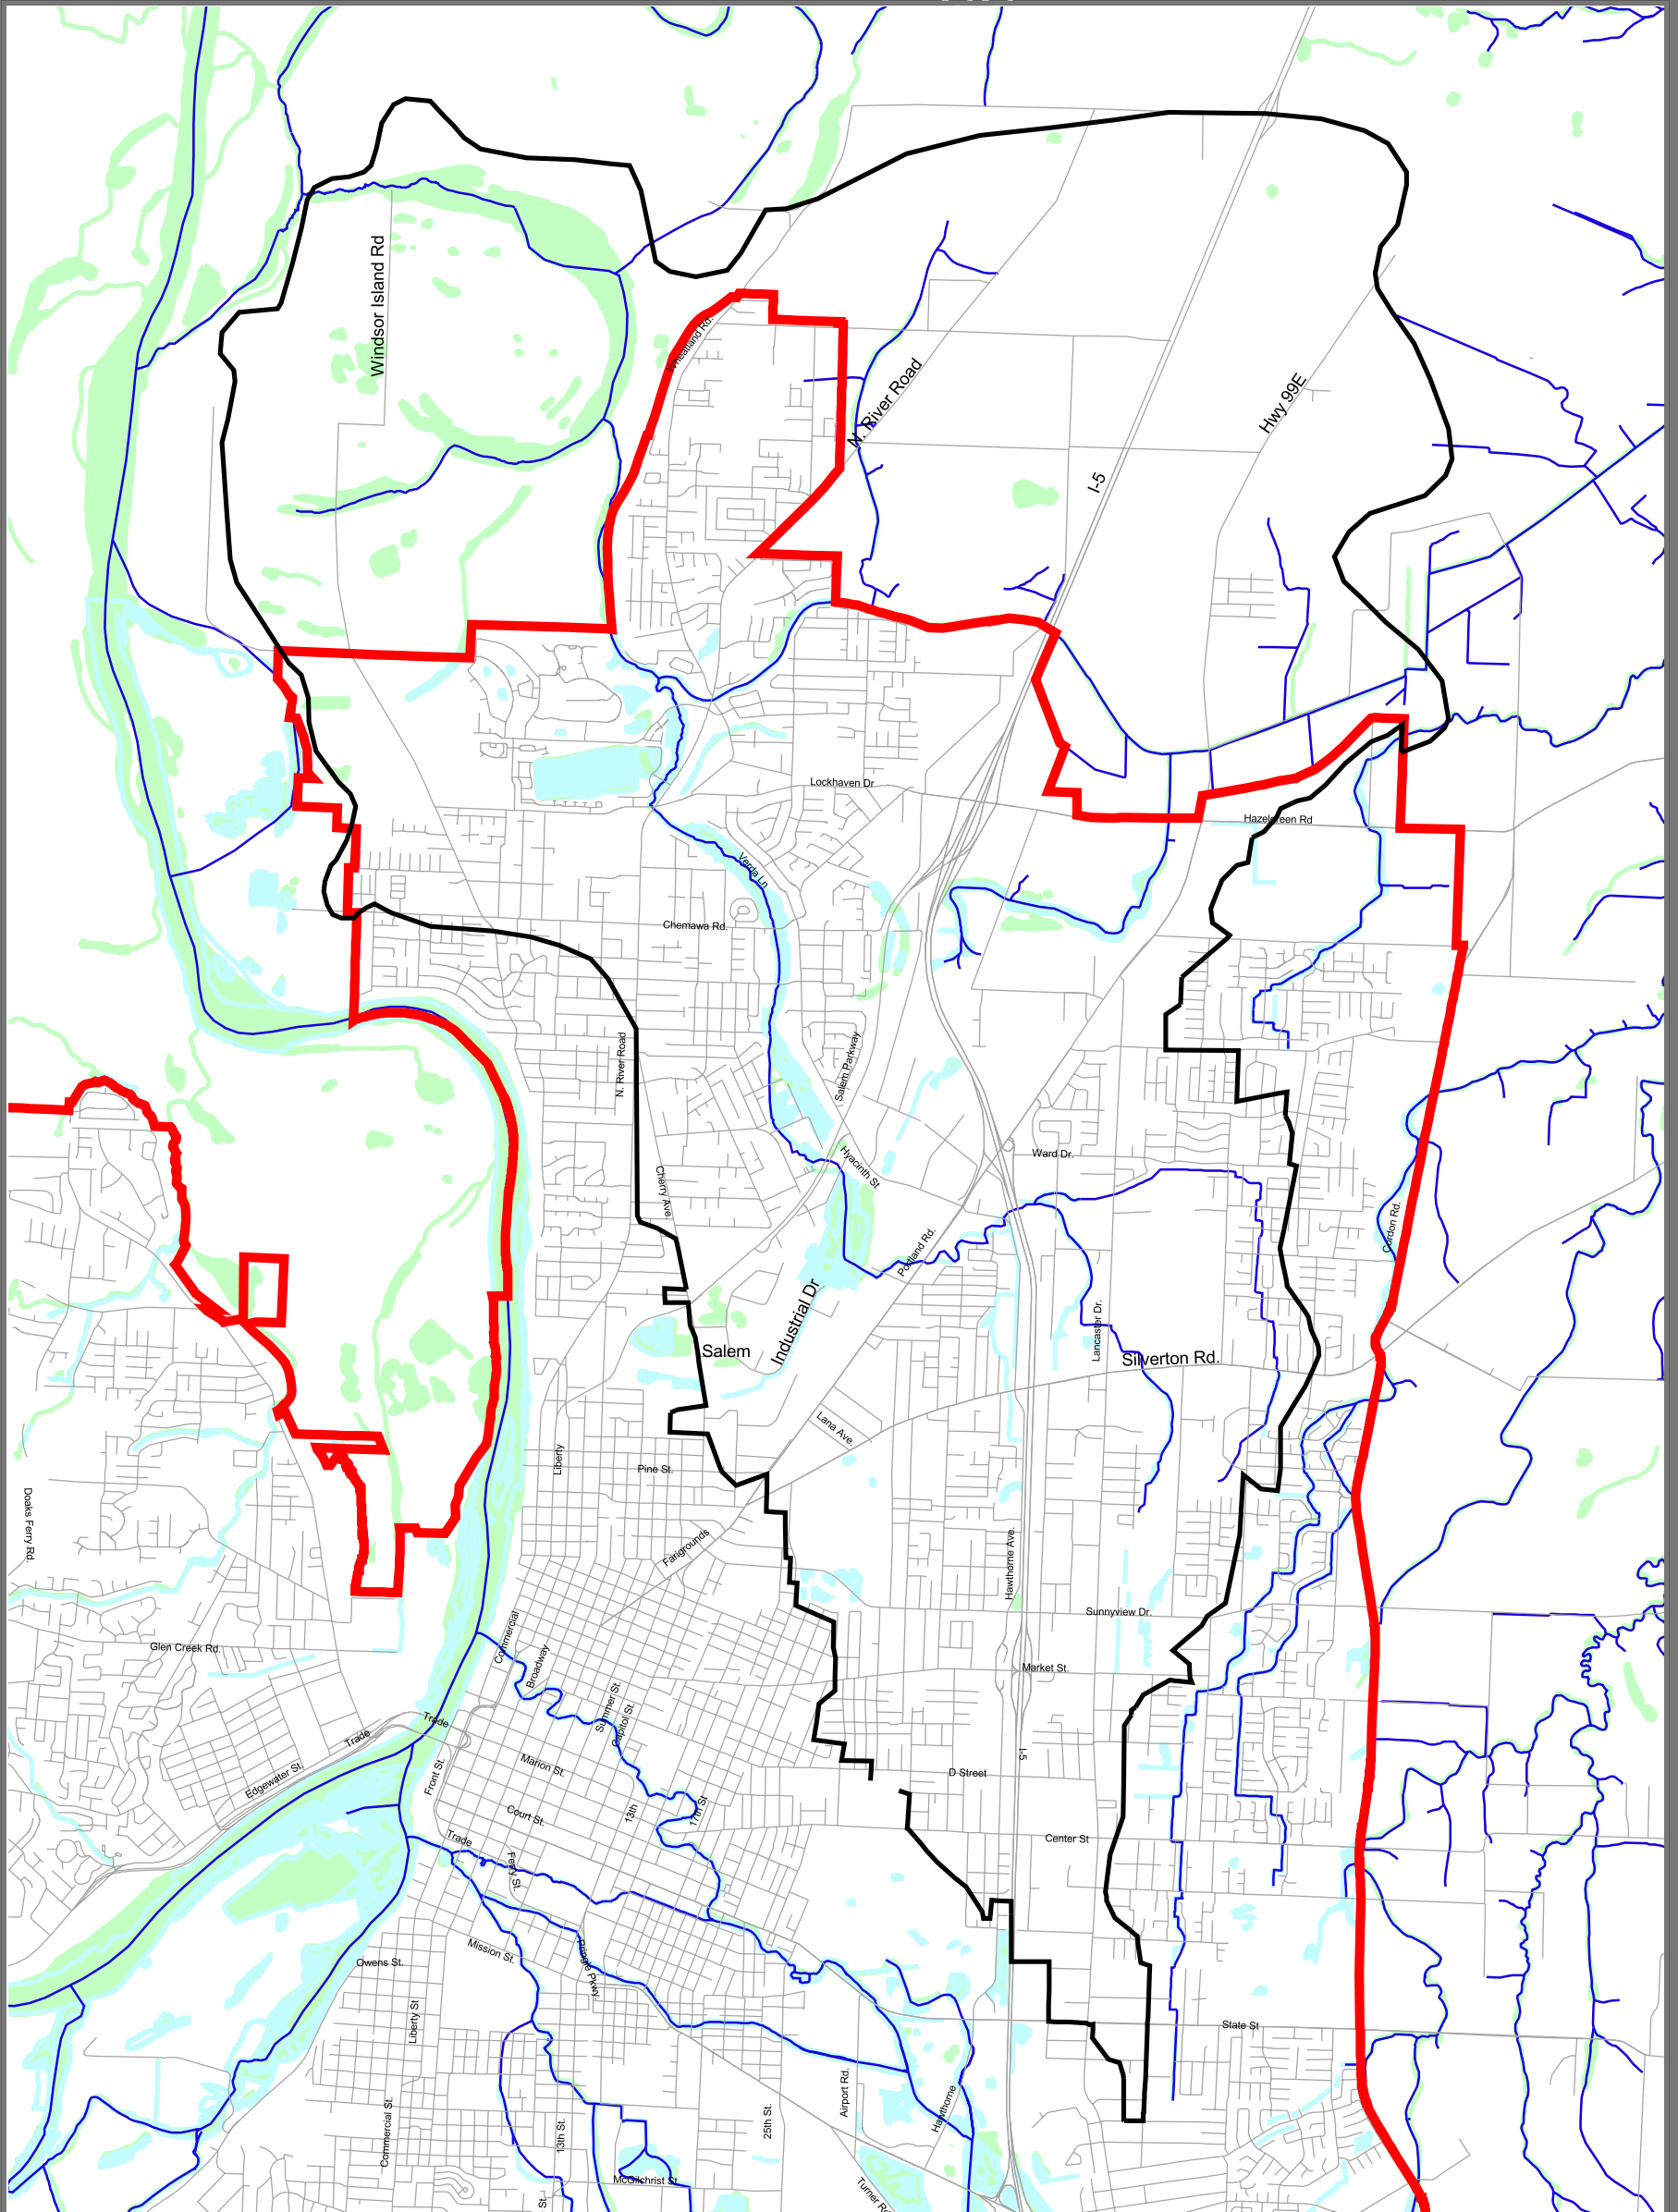

Claggett Creek Watershed

Wetland Inventory

This map is for illustrative purposes only and is to be used for planning purposes.

Title: **Claggett Watershed Wetland Inventory**

Prepared by: Mid-Willamette Valley Council of Governments

Created by: RSM/LEH	Date: April 16, 2001	Revision: 2 (6/03)
-------------------------------	--------------------------------	------------------------------

Filename:
r:/common/naturalres/watersheds/watersheds.apr
11x17 layout