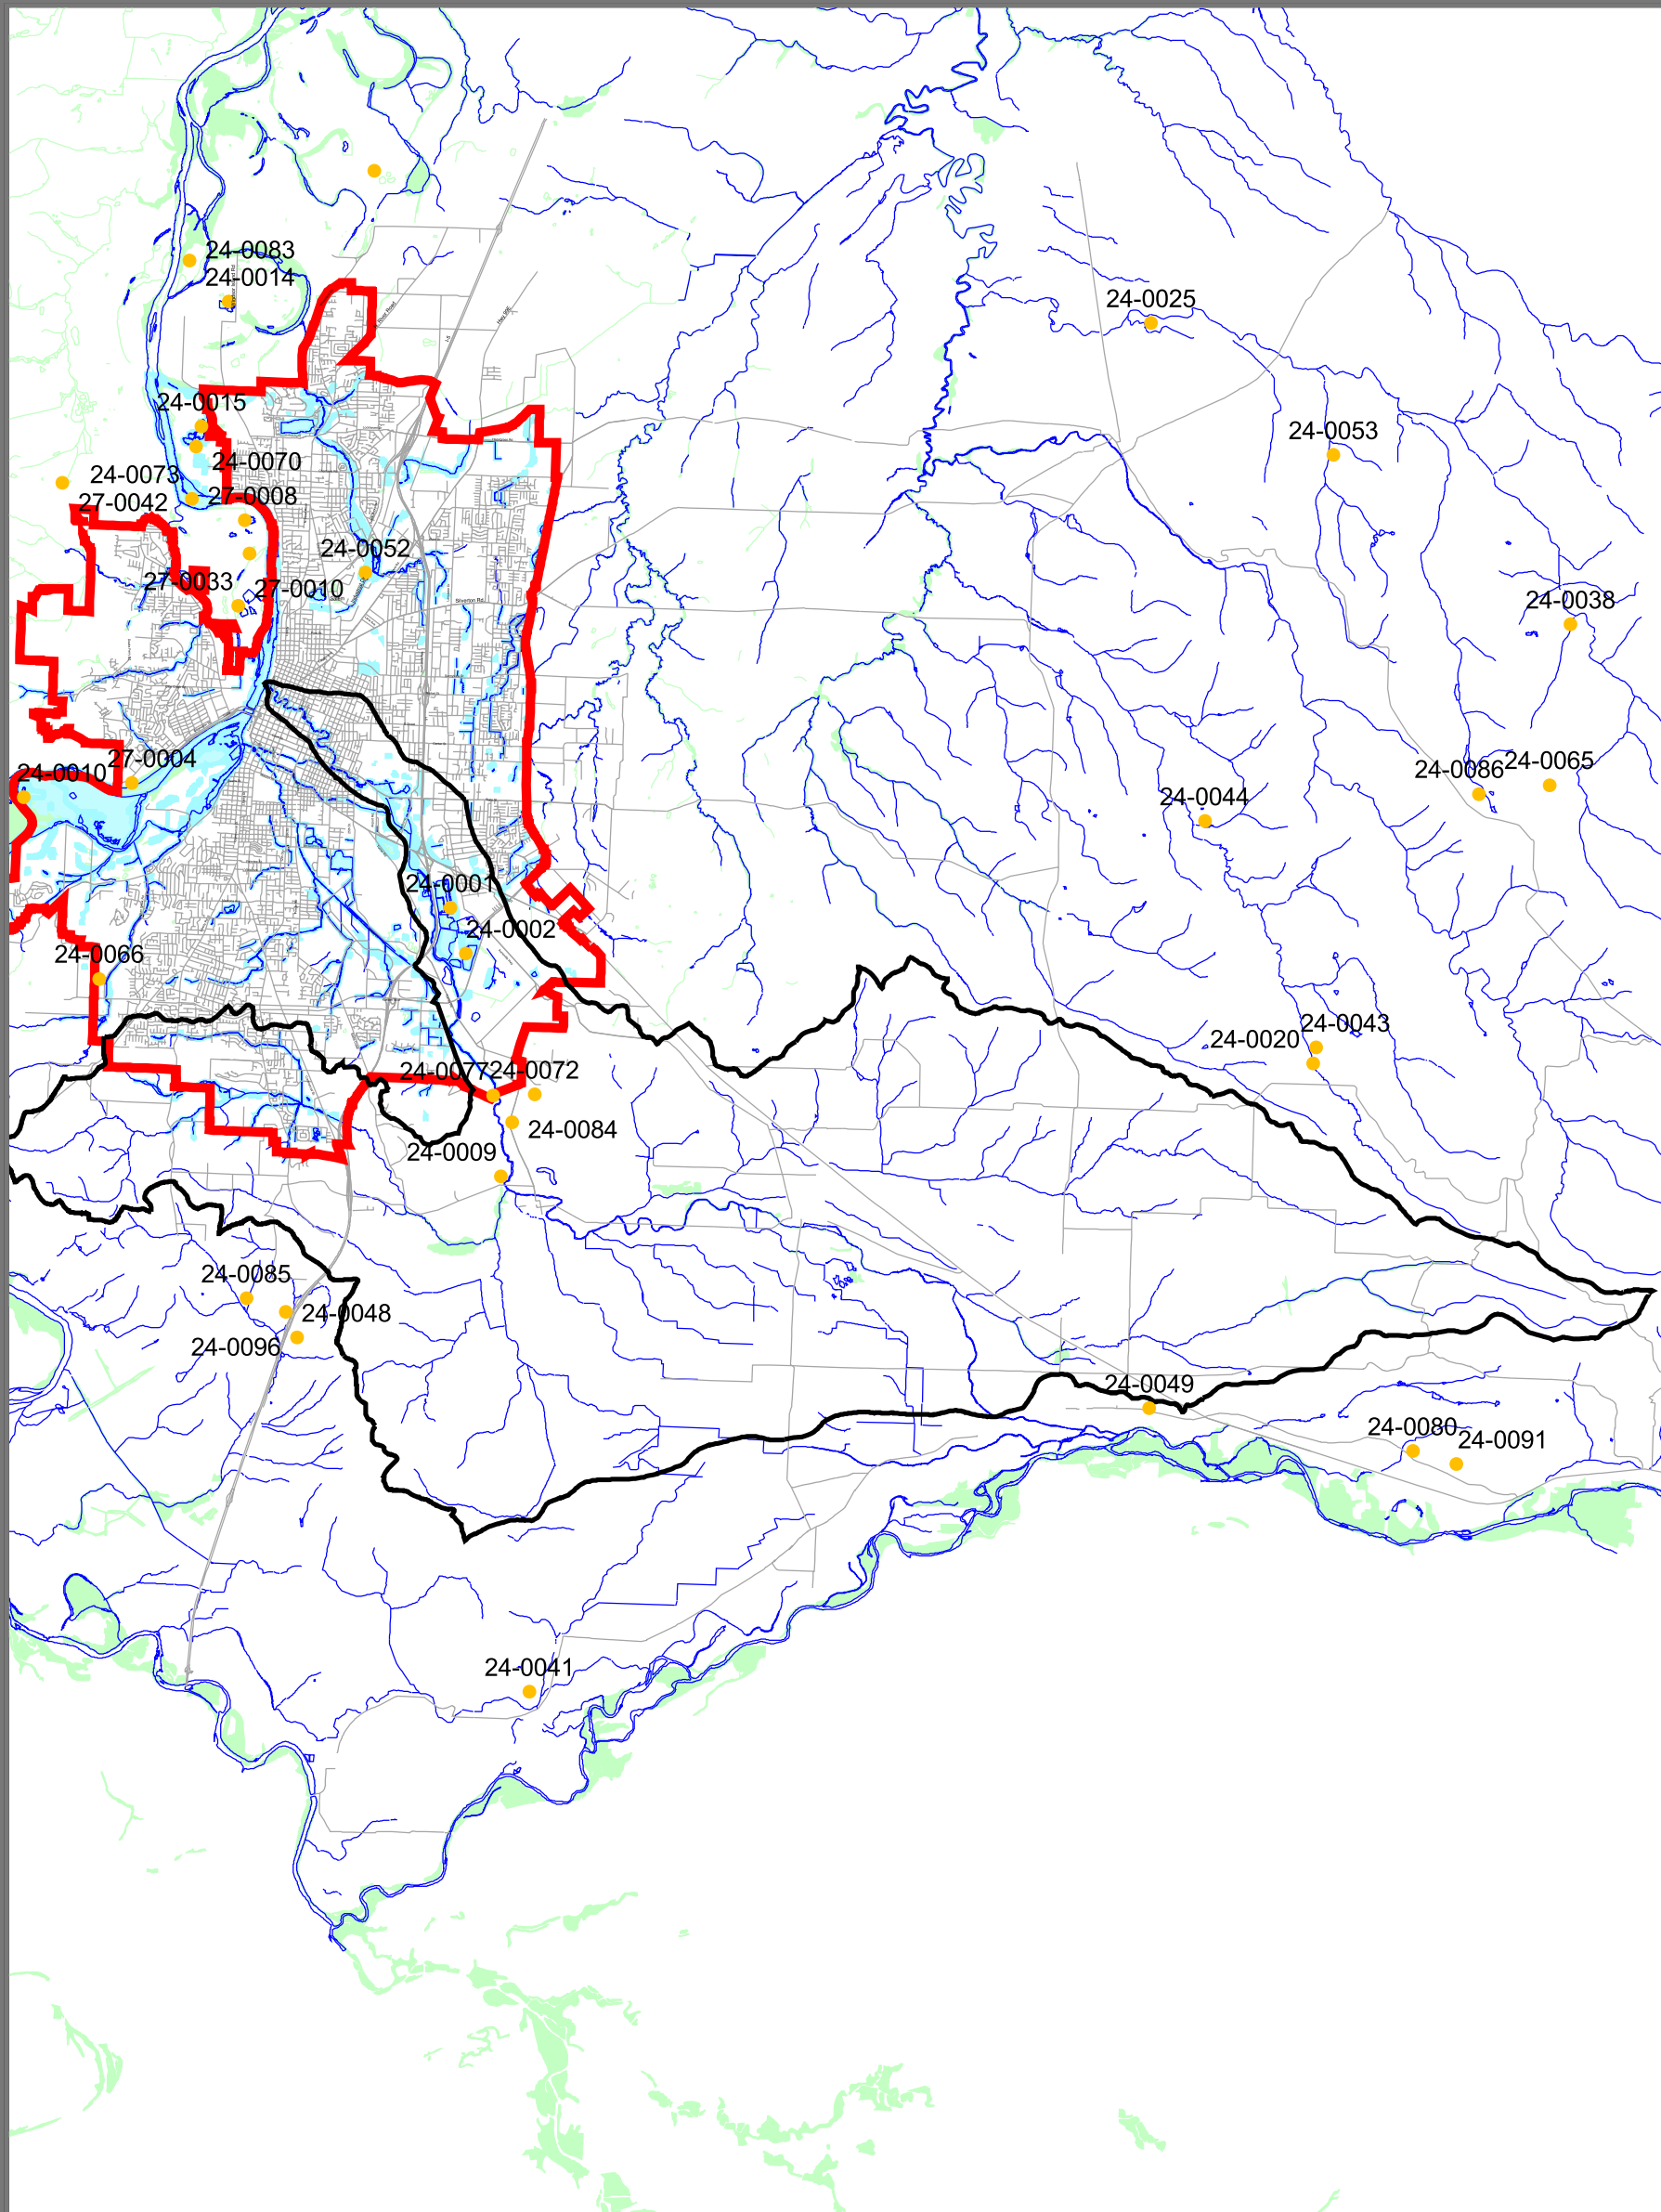

Mill Creek Watershed

Mine Locations

Title: **Mill Creek Watershed
Mine Locations**

Prepared by:
Mid-Willamette Valley Council of Governments

Created by:
RSM/LEH

Date:
May 16, 2001

Revision:
1

Filename:

r:/common/naturalres/watersheds/watersheds.apr

11x17 layout

The Mid-Willamette Valley
Council of Governments

Mill Creek Watershed
Streets and Highways

Water Features

Urban Growth Boundary

Local Wetland Inventory

National Wetland Inventory

Mine Locations (Data Source:DOGAMI)

105 High Street S.E.
Salem, OR 97301-3367
Phone: (503) 588-6177
Fax: (503) 588-6094
e-mail:mwvcog@open.org