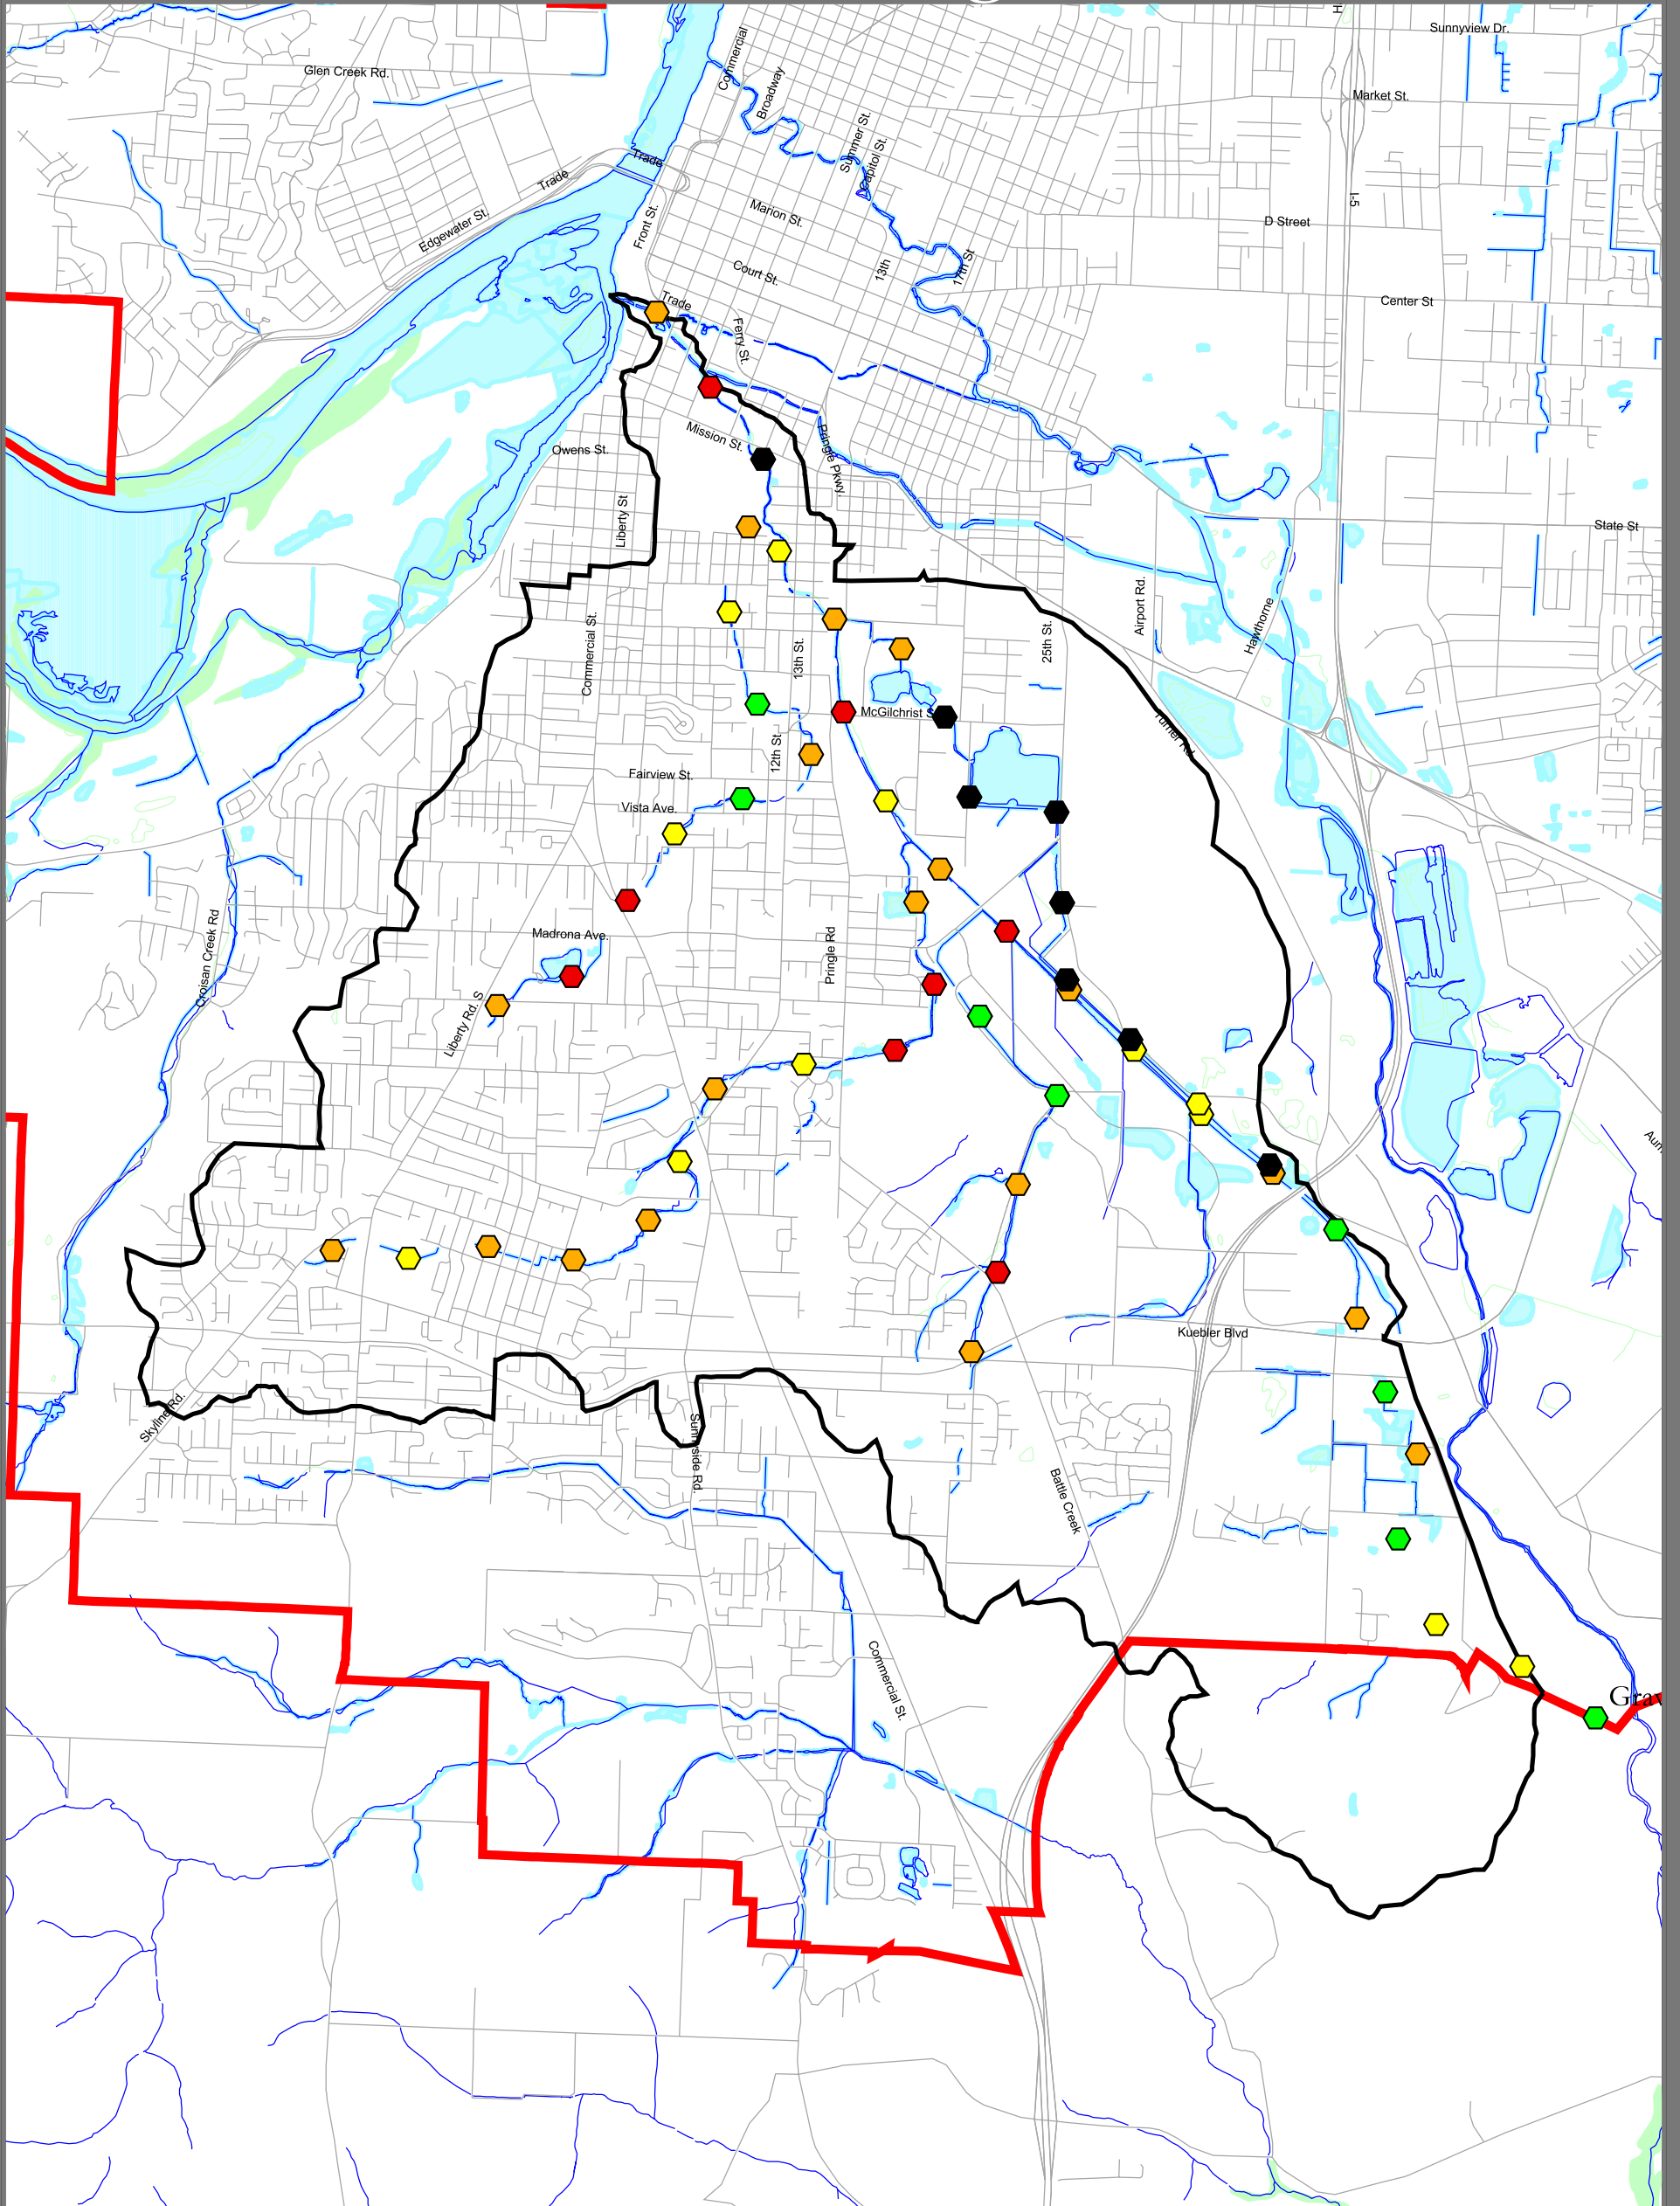

# Pringle Creek Watershed

## Taxa Richness of Macroinvertebrates

This map is illustrative and is only to be used for planning purposes.

Title: **Pringle Creek Watershed**  
**Taxa Richness of Macroinvertebrates**

Prepared by:  
 Mid-Willamette Valley Council of Governments

- Low (< 20 taxa)
- Medium Low (21 to 25 taxa)
- Medium High (26 to 30 taxa)
- High (> 30 taxa)
- No data

- Pringle Creek Watershed
- Streets and Highways
- Water Features
- Urban Growth Boundary
- National Wetland Inventory
- Local Wetland Inventory

\*\* City of Salem Stream  
 Bioassessment Project Data