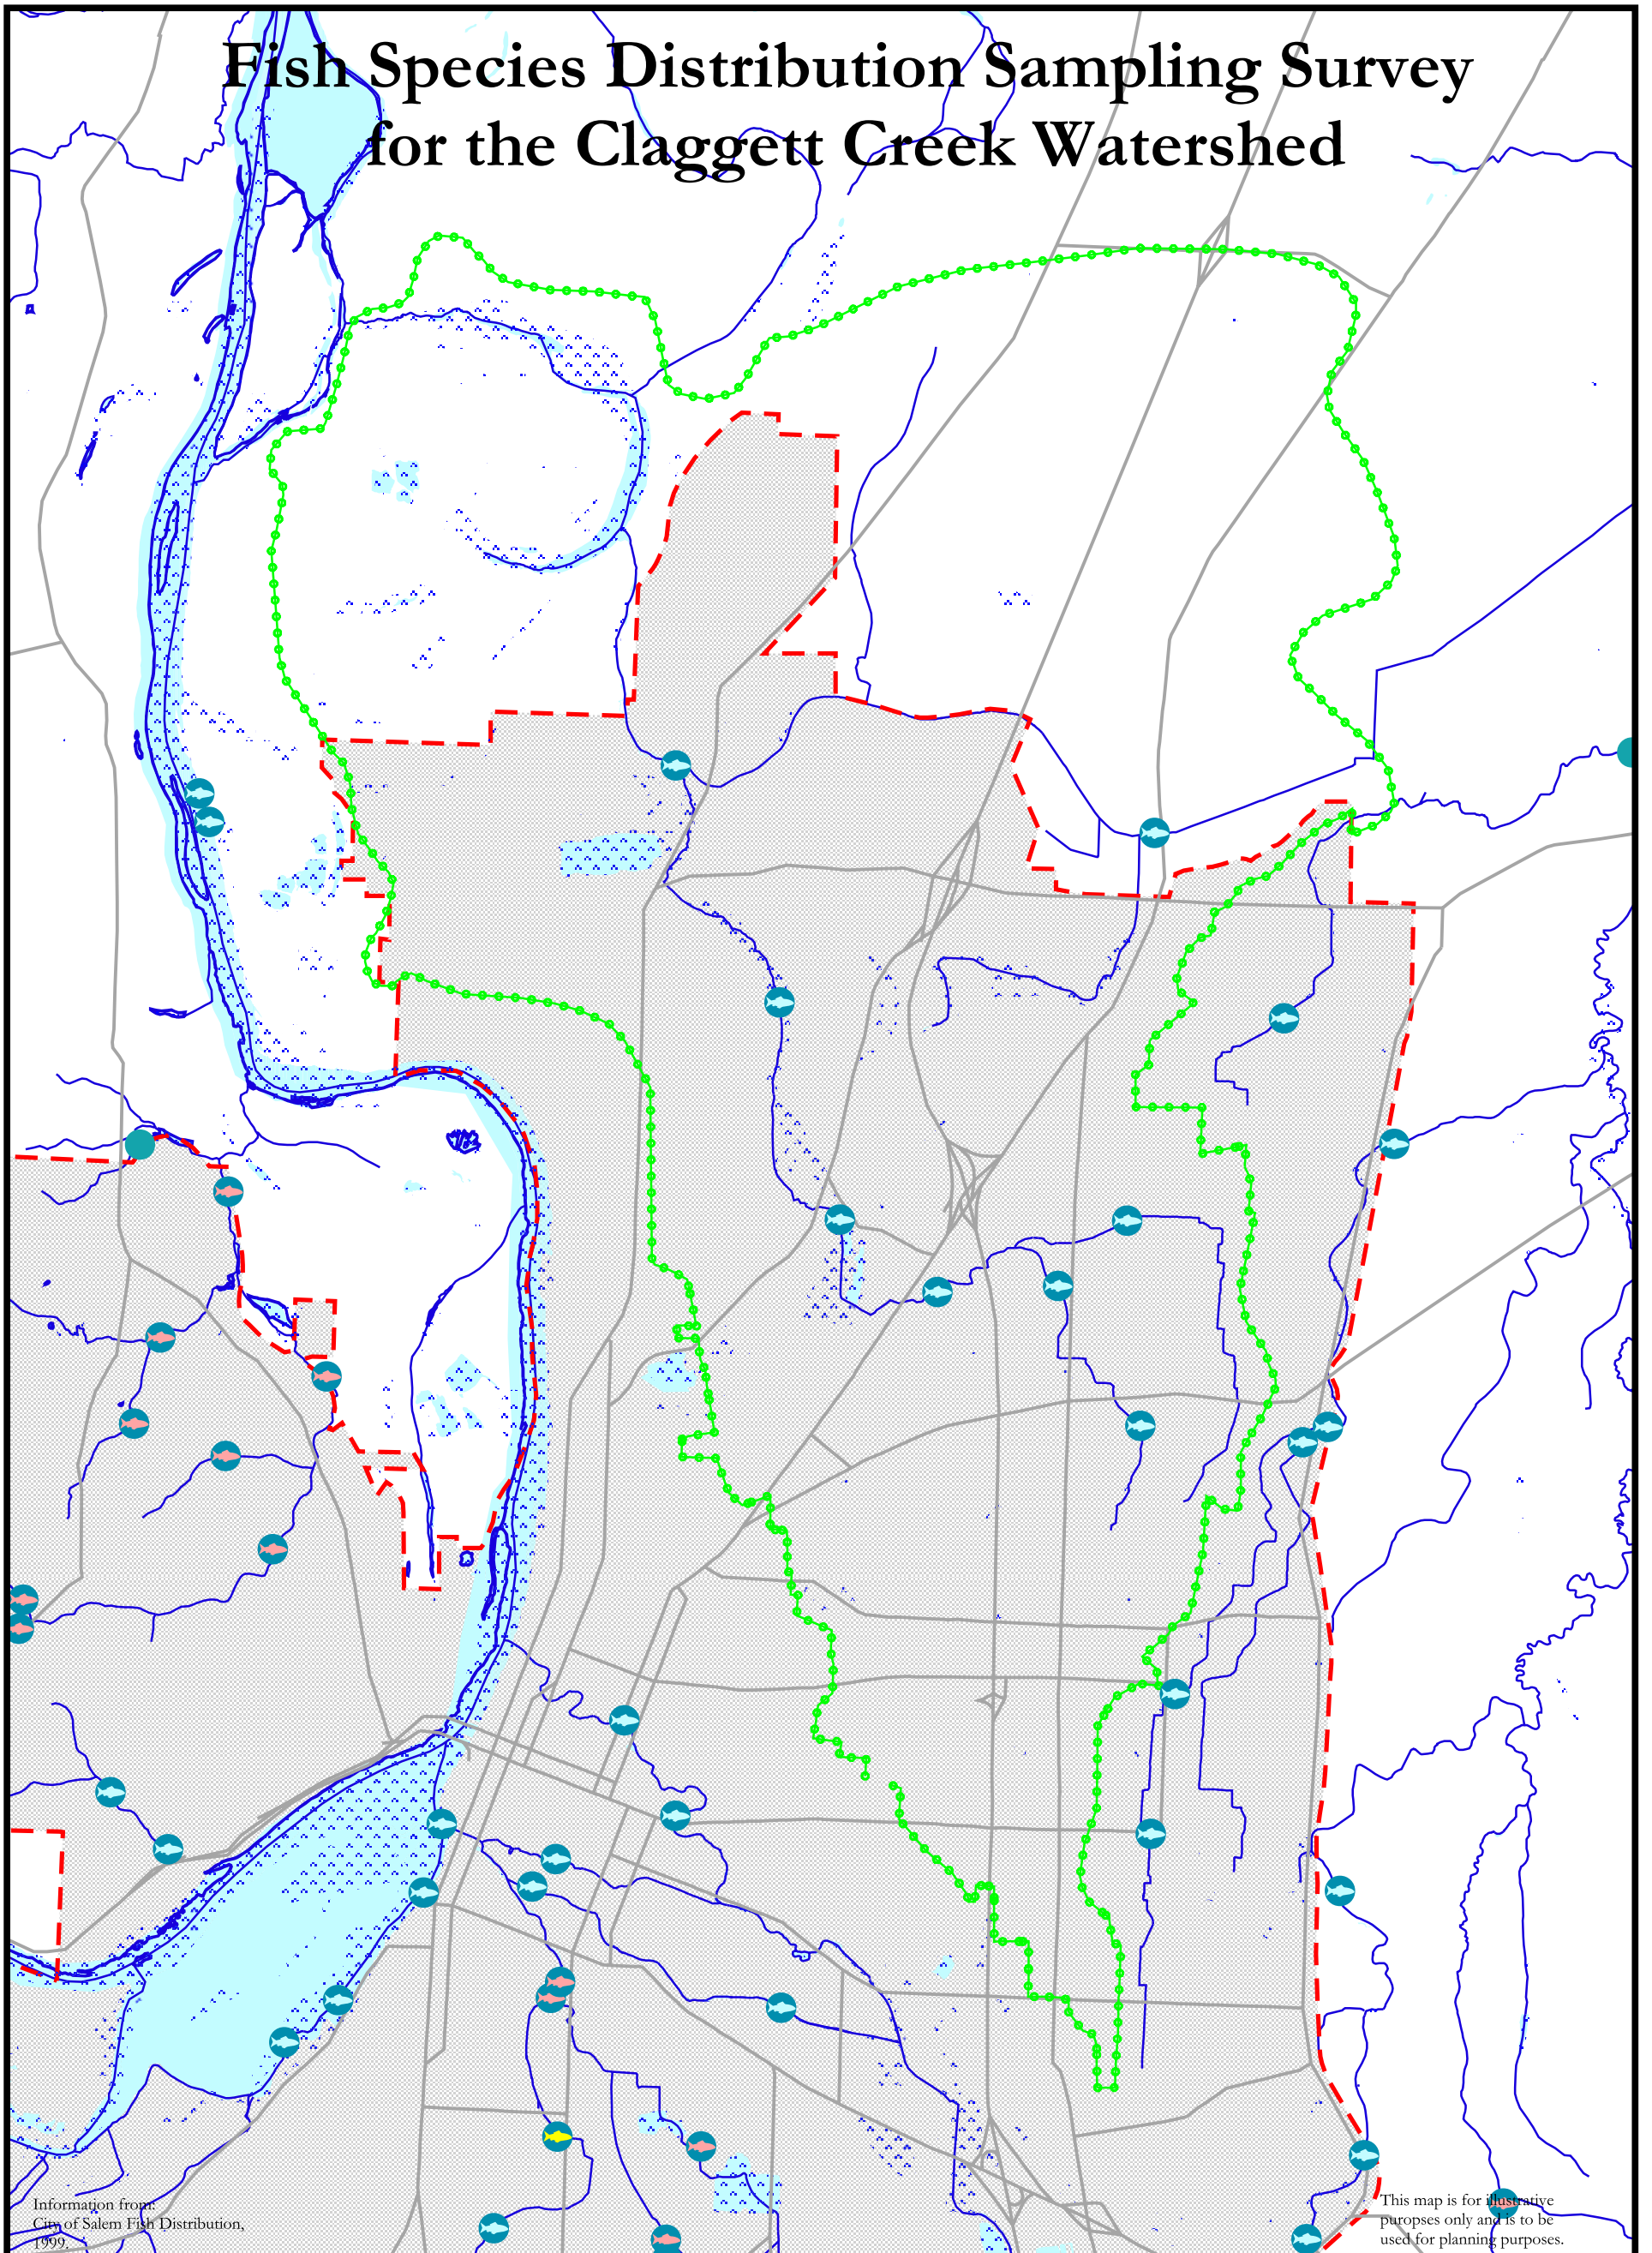

Fish Species Distribution Sampling Survey for the Claggett Creek Watershed

Information from:
City of Salem Fish Distribution,
1999.

This map is for illustrative
purposes only and is to be
used for planning purposes.

Title: **Fish Species Distribution Sampling Survey
for the Claggett Creek Watershed**

Prepared by:
Mid-Willamette Valley Council of Governments

Created by: RSM/JCT/LH	Date: November 26, 2001	Revision: 2 (6/03)
----------------------------------	-----------------------------------	------------------------------

Filename:
r:/projects/odfwholding/lh12_6_color.apr
11x17 layout

This data is a distribution based
1999 ODFW survey for Creeks
within the Salem UGB and for Mill Creek.

The Mid-Willamette Valley
Council of Governments

- Major Roads
- Watershed Boundary
- Water Features
- Rivers & Streams
- Wetlands
- City UGBs