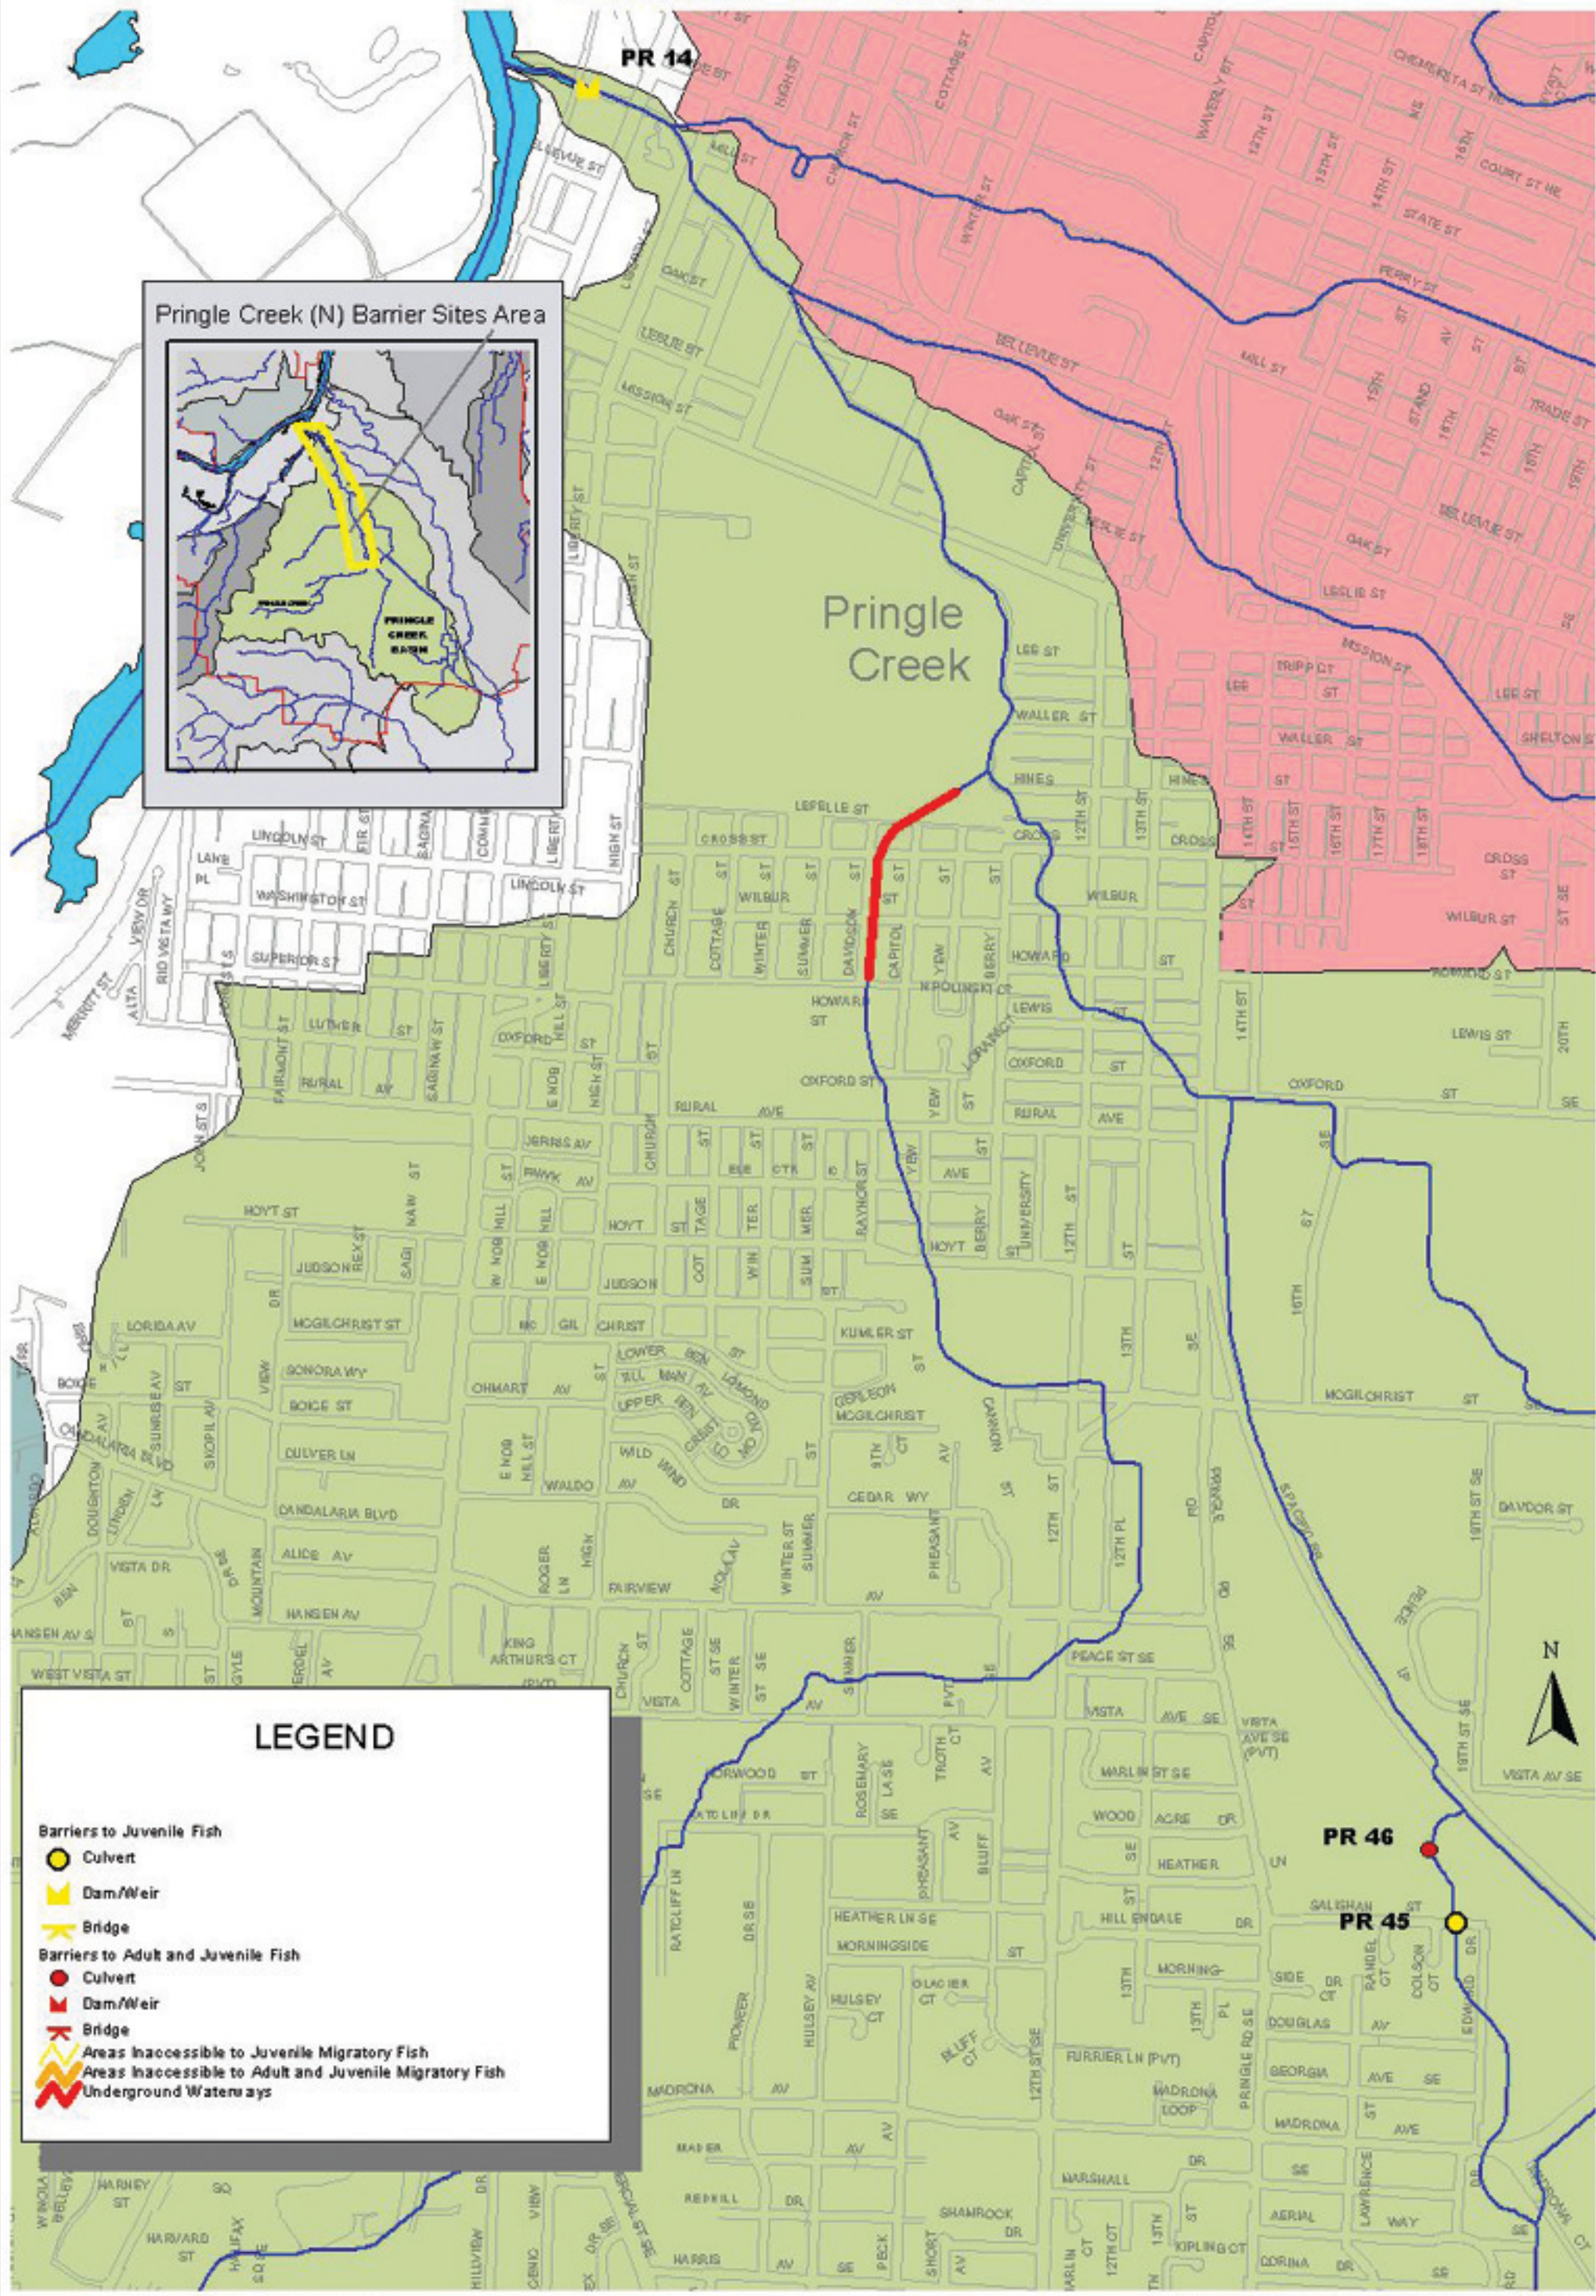

# PRINGLE CREEK (N) BARRIER SITES PRINGLE BASIN

Pringle Creek (N) Barrier Sites Area

## LEGEND

- Barriers to Juvenile Fish**
- Culvert
- Dam/Weir
- Bridge
- Barriers to Adult and Juvenile Fish**
- Culvert
- Dam/Weir
- Bridge
- Areas Inaccessible to Juvenile Migratory Fish
- Areas Inaccessible to Adult and Juvenile Migratory Fish
- Underground Waterways