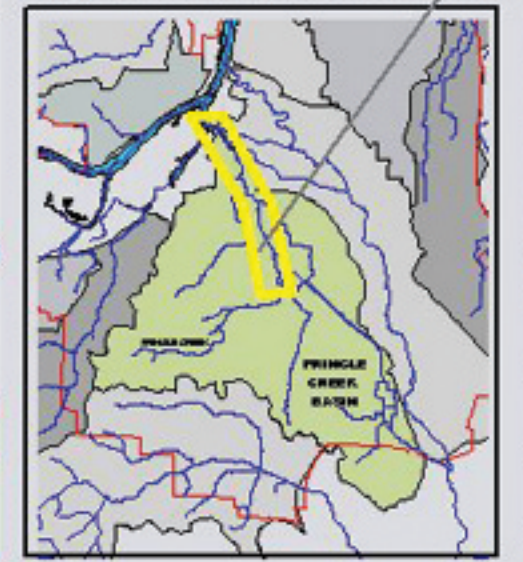

# PRINGLE CREEK (N) BARRIER SITES PRINGLE BASIN

Pringle Creek (N) Barrier Sites Area

## LEGEND

- Barriers to Juvenile Fish**
- Culvert
- Dam/Weir
- Bridge
- Barriers to Adult and Juvenile Fish**
- Culvert
- Dam/Weir
- Bridge
- Areas Inaccessible to Juvenile Migratory Fish
- Areas Inaccessible to Adult and Juvenile Migratory Fish
- Underground Waterways