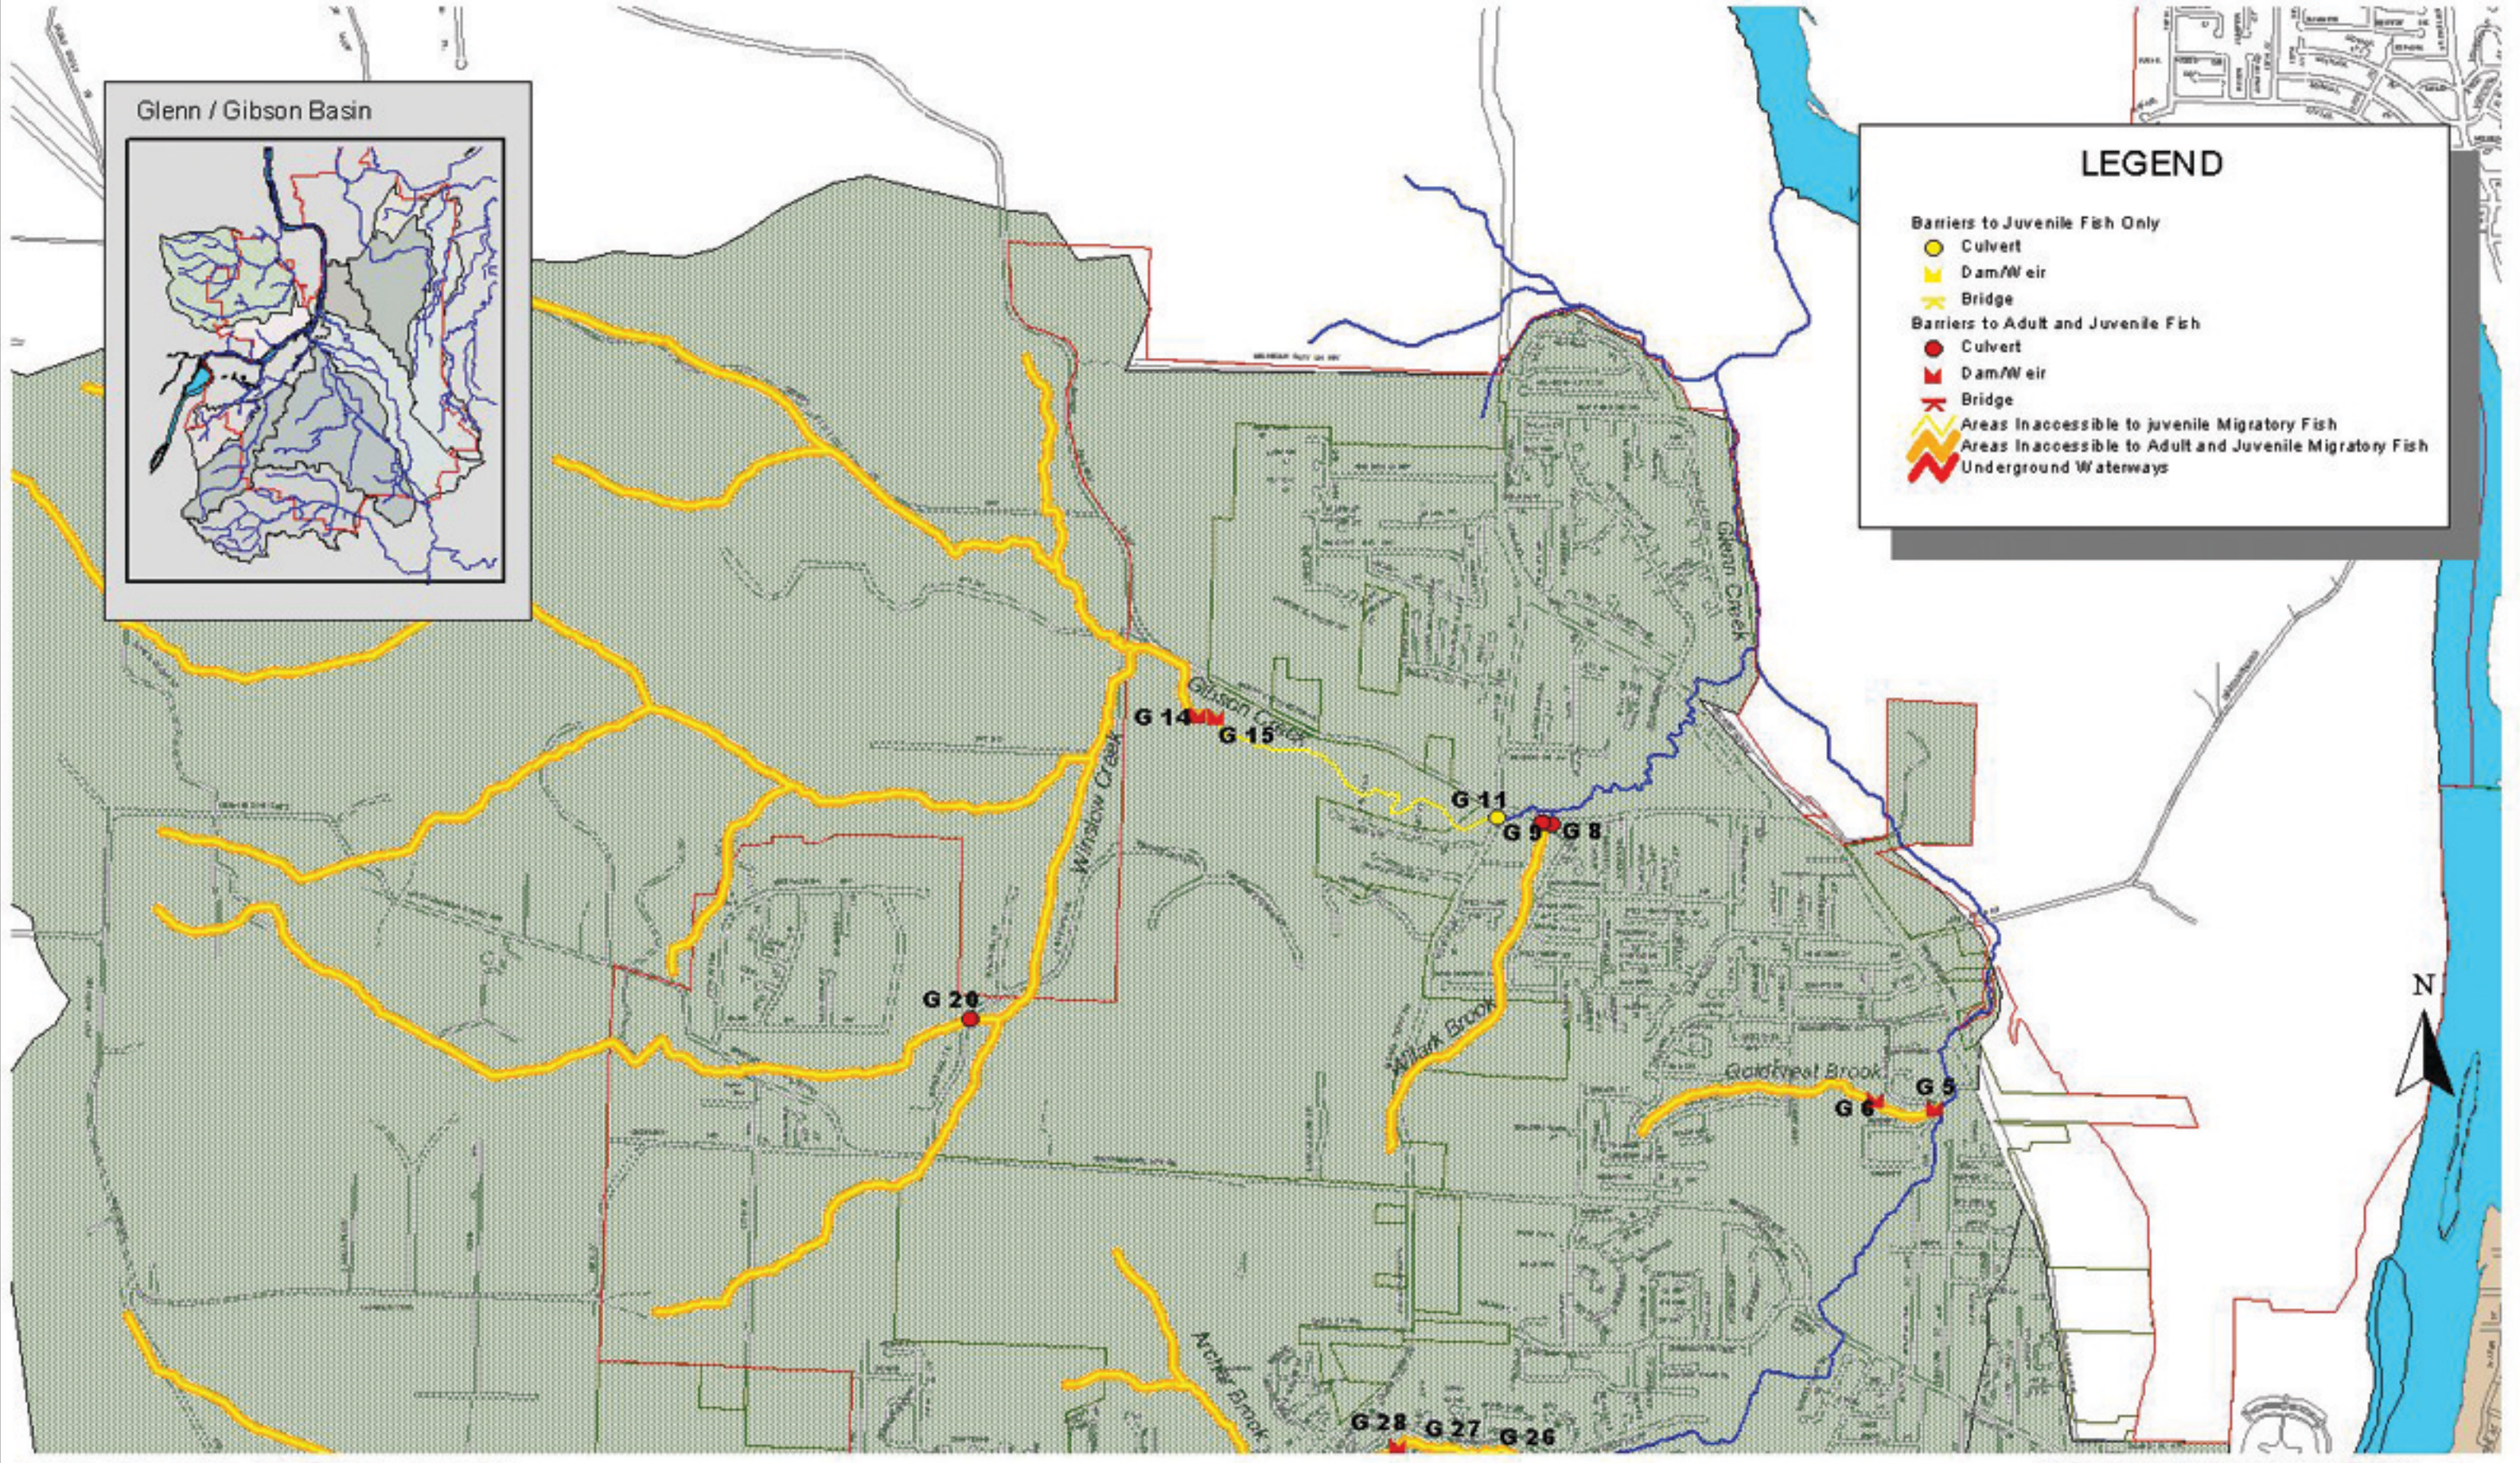

# Glenn / Gibson Basin (N) Barrier Sites

### LEGEND

**Barriers to Juvenile Fish Only**

- Culvert
- Dam/Weir
- ✕ Bridge

**Barriers to Adult and Juvenile Fish**

- Culvert
- Dam/Weir
- ✕ Bridge

**Areas Inaccessible to juvenile Migratory Fish**

**Areas Inaccessible to Adult and Juvenile Migratory Fish**

**Underground Waterways**