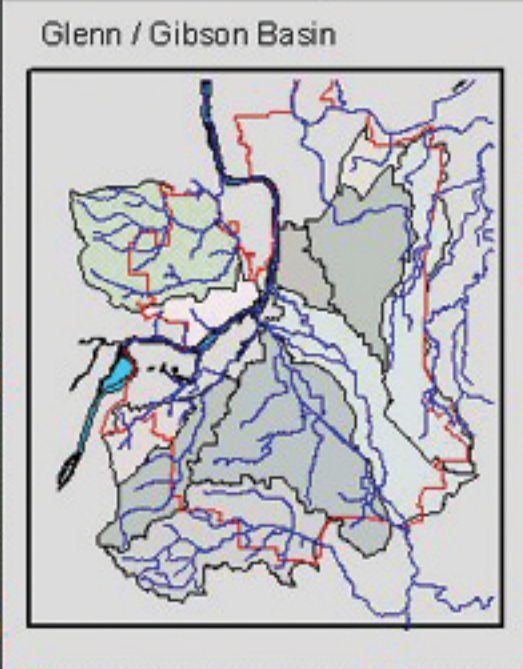

# Glenn / Gibson Basin (N) Barrier Sites

### LEGEND

**Barriers to Juvenile Fish Only**

- Culvert
- Dam/Weir
- ✕ Bridge

**Barriers to Adult and Juvenile Fish**

- Culvert
- Dam/Weir
- ✕ Bridge

**Areas Inaccessible to juvenile Migratory Fish**

**Areas Inaccessible to Adult and Juvenile Migratory Fish**

**Underground Waterways**