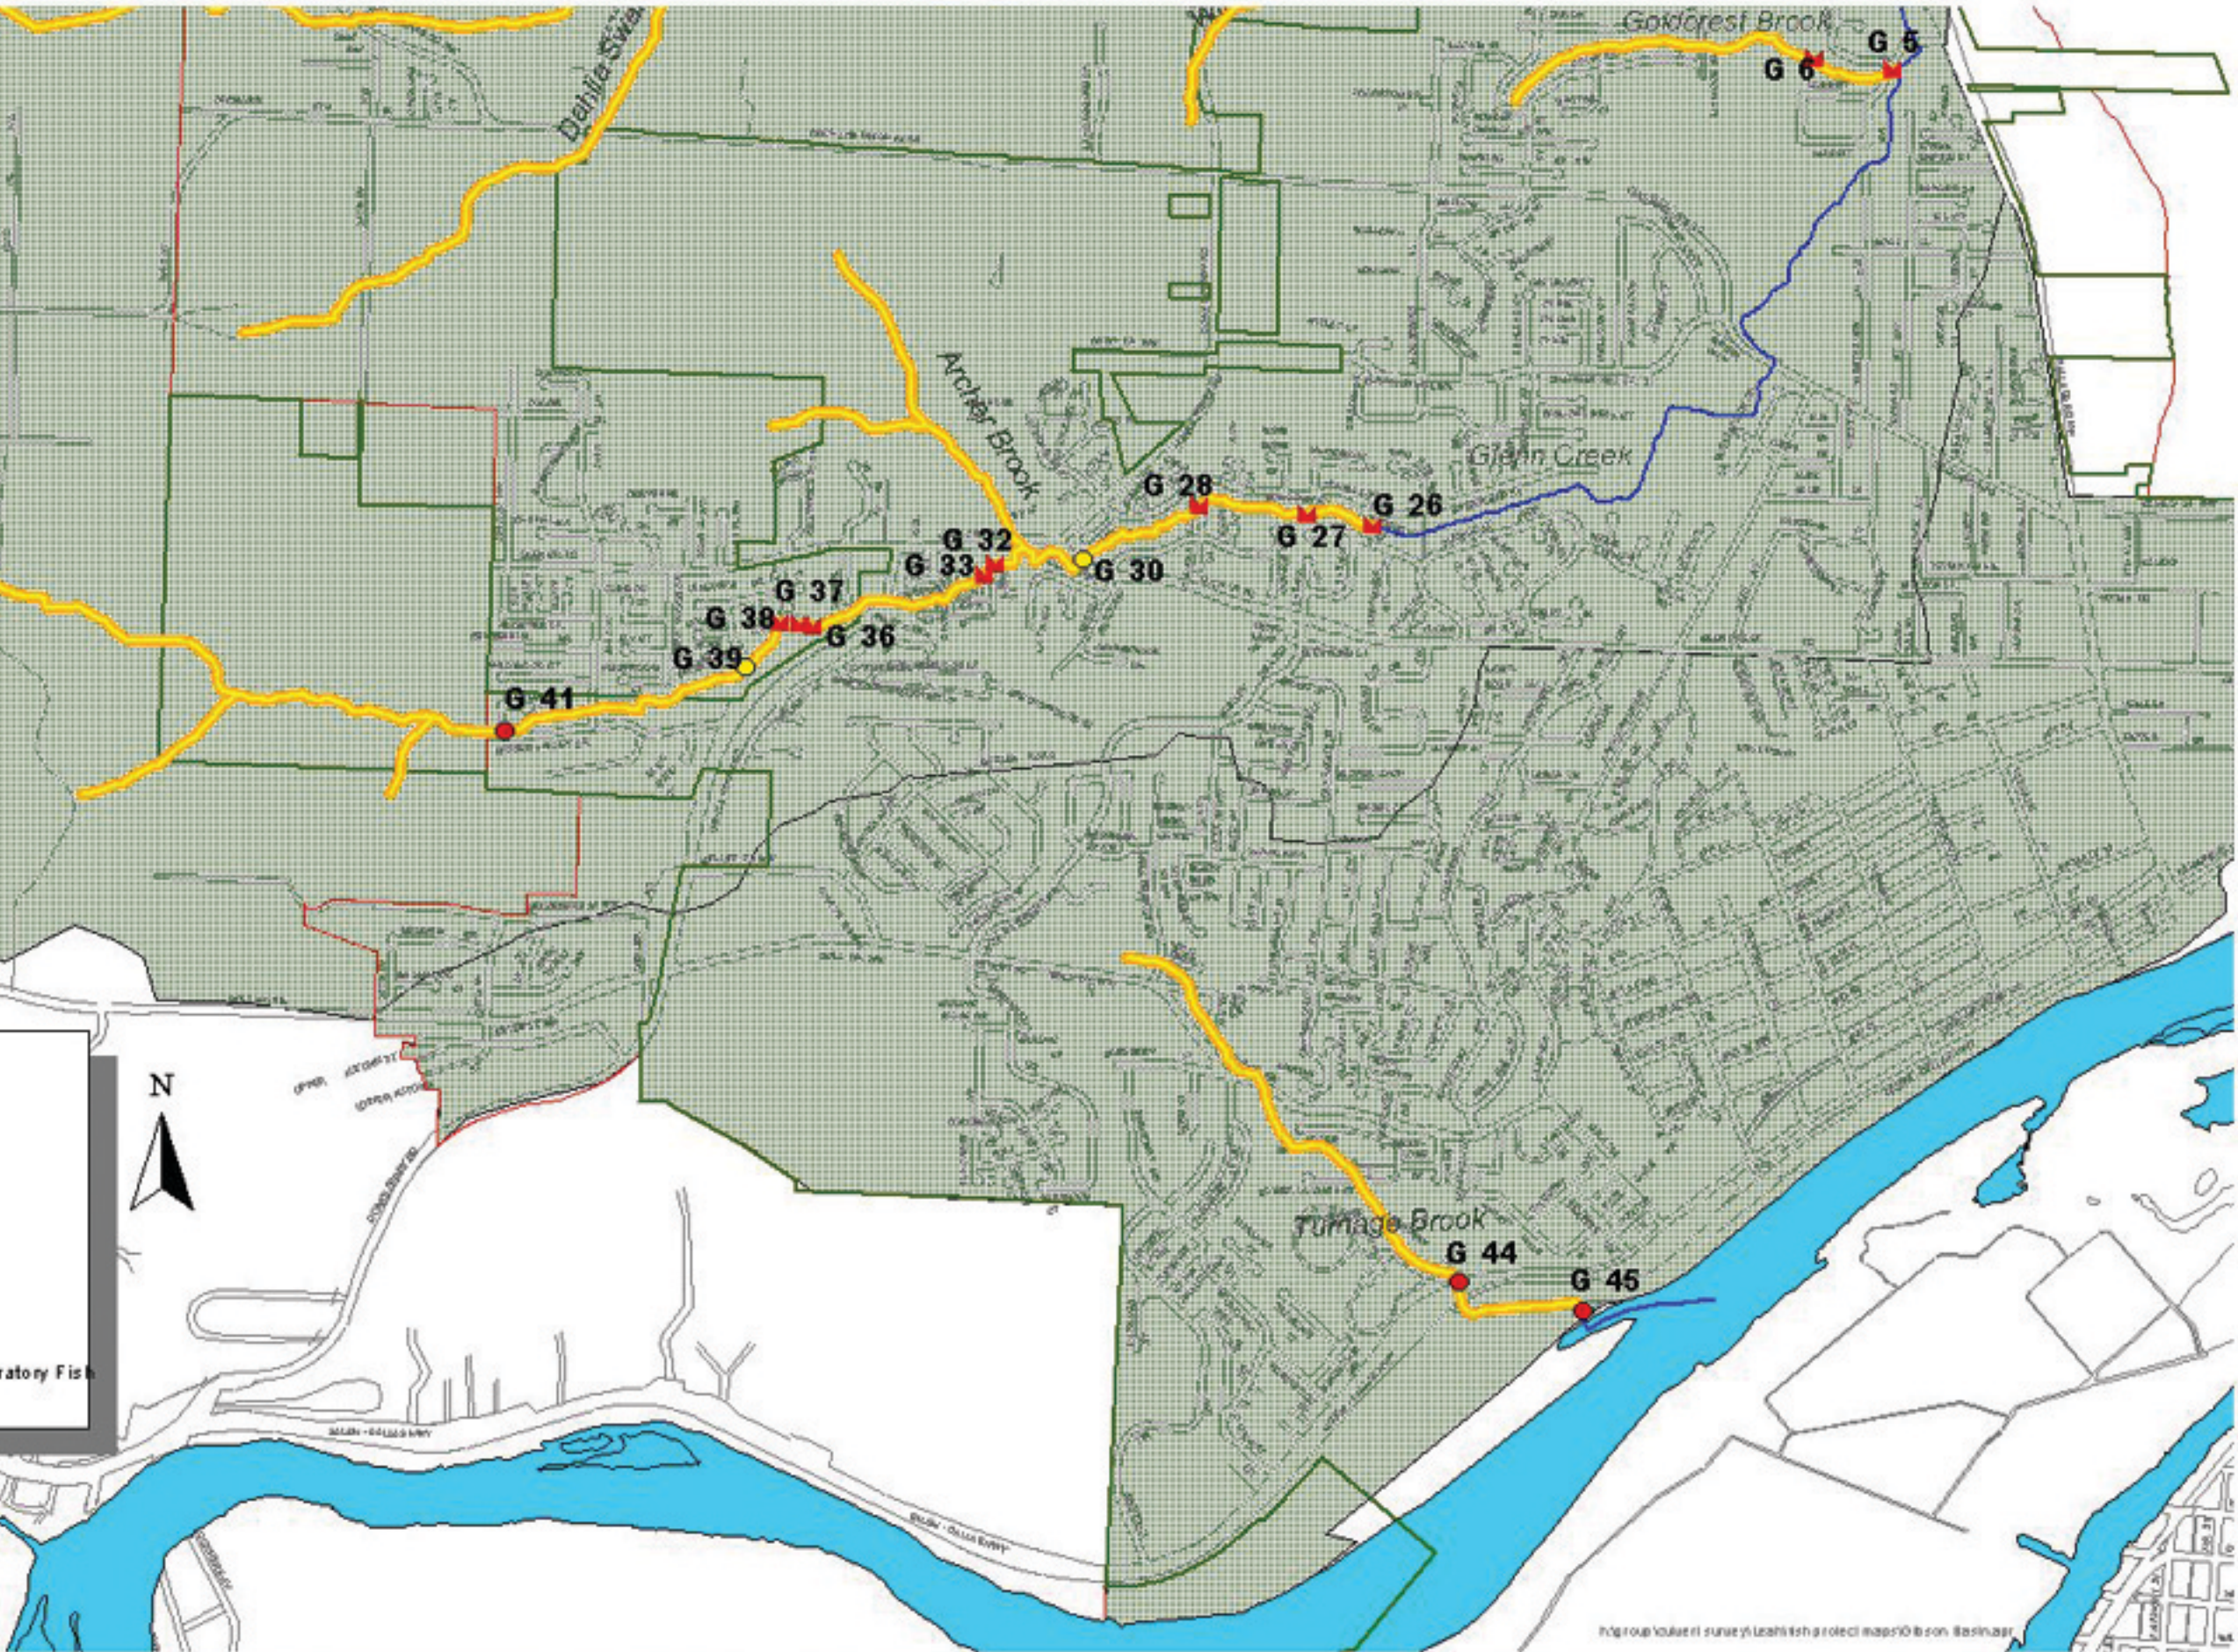

Glenn / Gibson Basin (S) Barrier Sites

LEGEND

Barriers to Juvenile Fish Only

- Culvert
- ▴ Dam/Weir
- ✕ Bridge

Barriers to Adult and Juvenile Fish

- Culvert
- ▴ Dam/Weir
- ✕ Bridge

Areas Inaccessible to juvenile Migratory Fish

Areas Inaccessible to Adult and Juvenile Migratory Fish

Underground Waterways