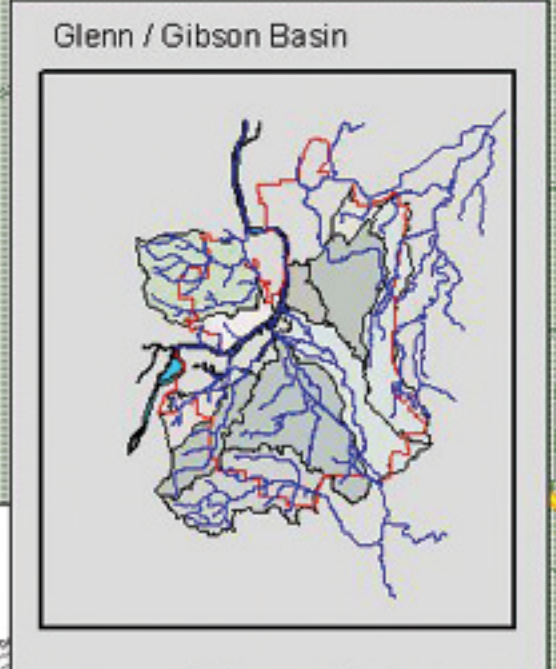

Glenn / Gibson Basin (S) Barrier Sites

LEGEND

Barriers to Juvenile Fish Only

- Culvert
- ▴ Dam/Weir
- ✕ Bridge

Barriers to Adult and Juvenile Fish

- Culvert
- ▴ Dam/Weir
- ✕ Bridge

Areas Inaccessible to juvenile Migratory Fish

Areas Inaccessible to Adult and Juvenile Migratory Fish

Underground Waterways